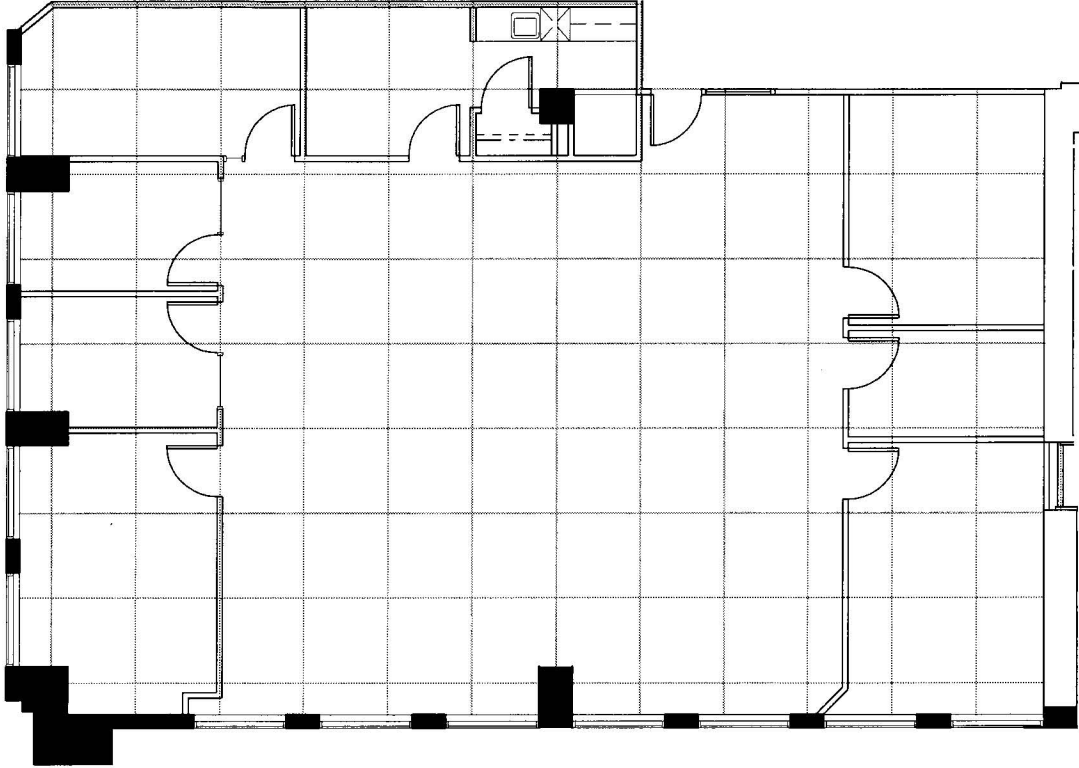

RIVER FORUM I

4380 SW MACADAM PORTLAND OREGON

SUITE 200
Approximately 3,027 RSF

FLOOR
2