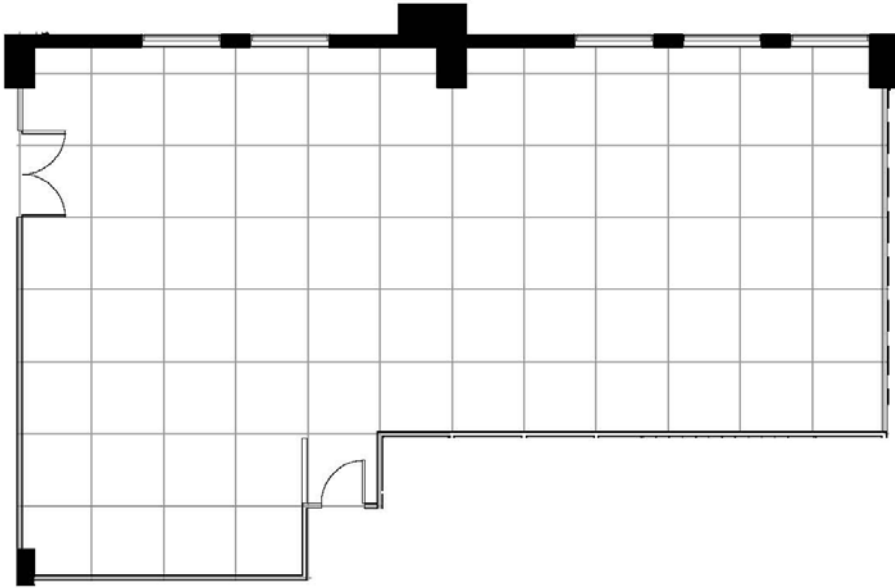

# RIVER FORUM I

4380 SW MACADAM PORTLAND OREGON

SUITE 255

Approximately 2,185 RSF

FLOOR  
2