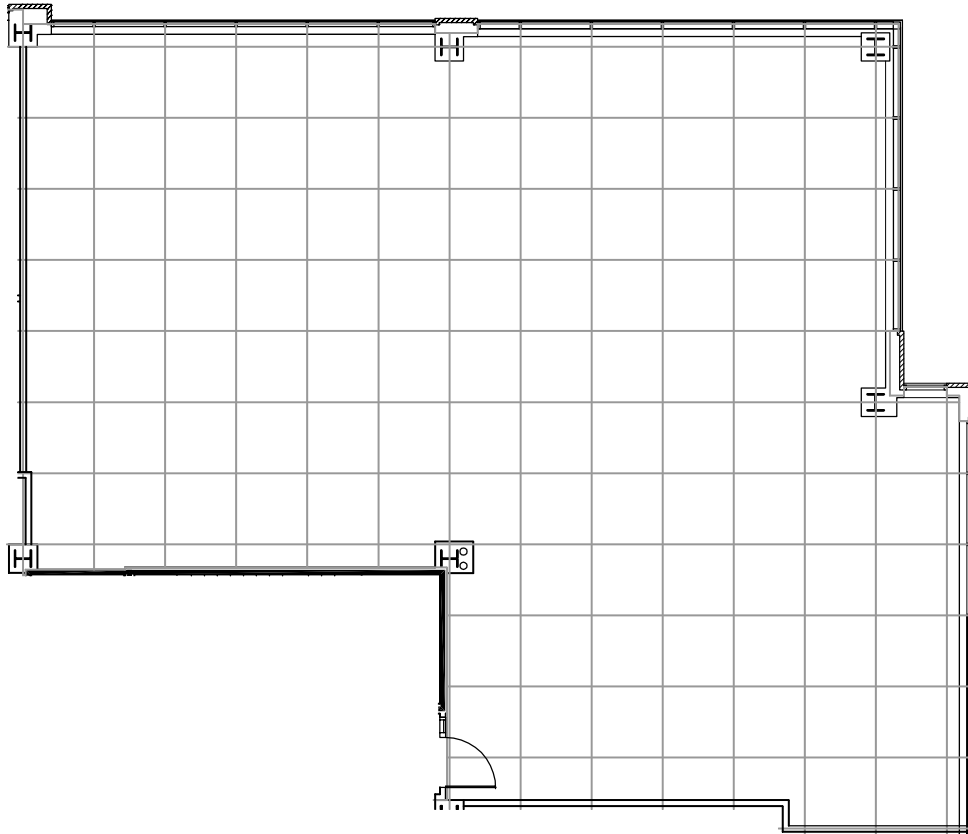

KRUSE OAKS II

5400 Meadows
Lake Oswego, Oregon

SUITE 230
Approximately 3,497 RSF

Floor
2