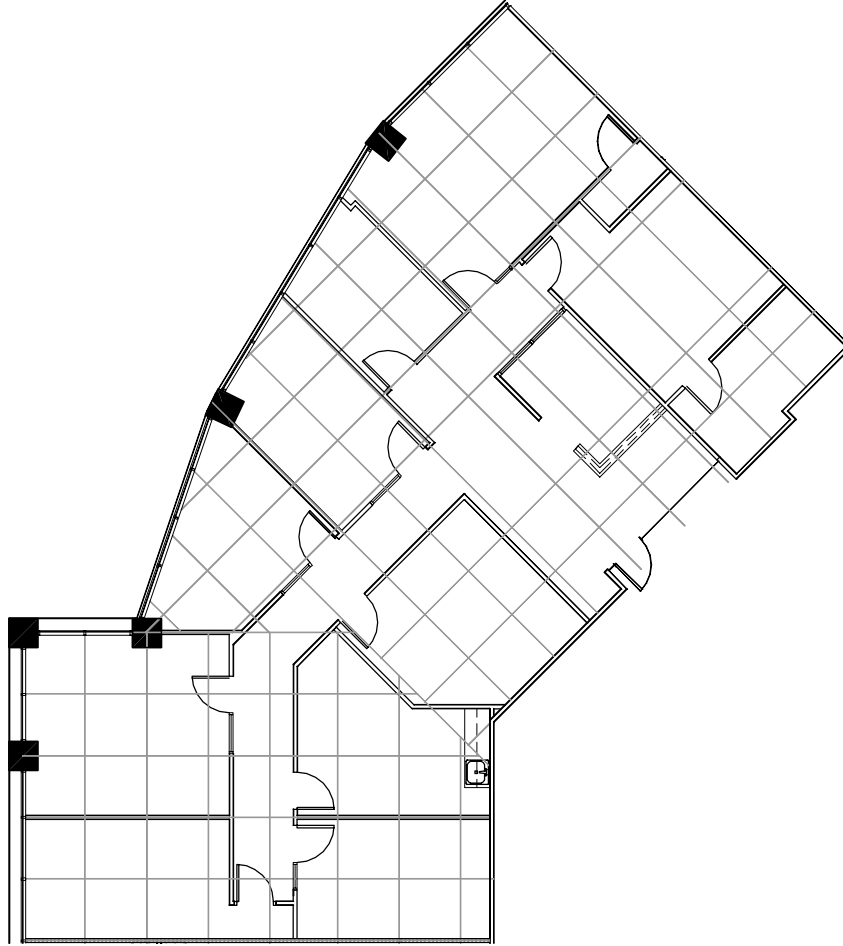

# KRUSE WOODS IV

5665 SW Meadows  
Lake Oswego, Oregon

SUITE 110

Approximately 3,239 RSF

Floor  
1