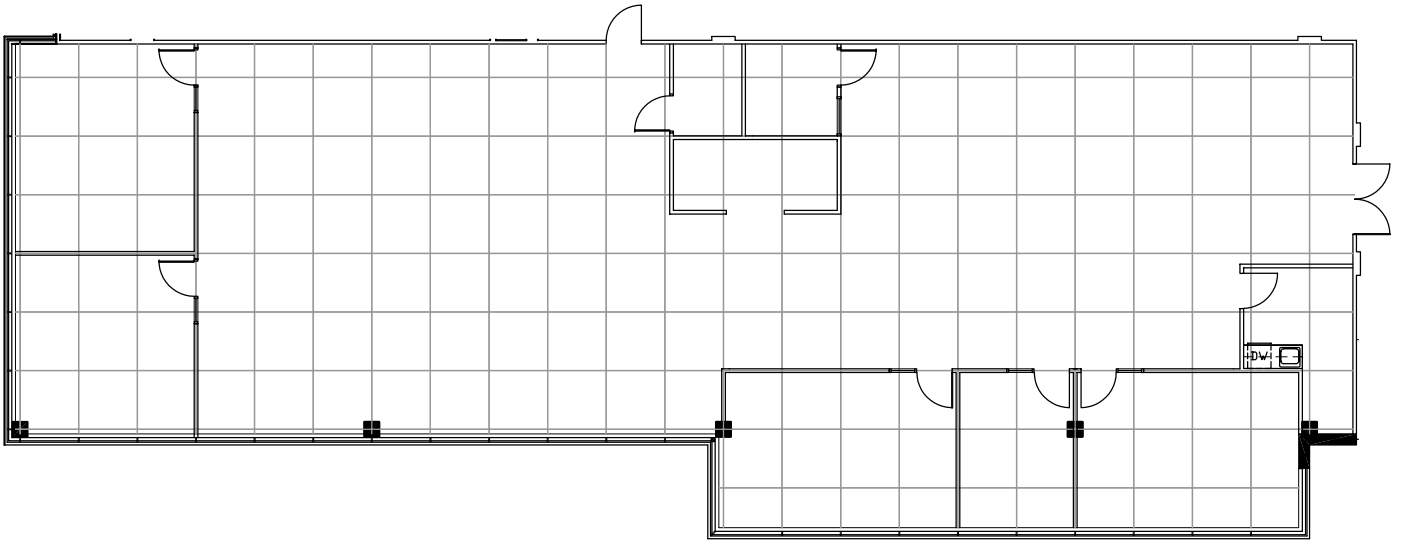

# 5000 MEADOWS

5000 SW Meadows  
Lake Oswego, Oregon

## SUITE 131 Approximately 4,975 RSF

Floor  
1