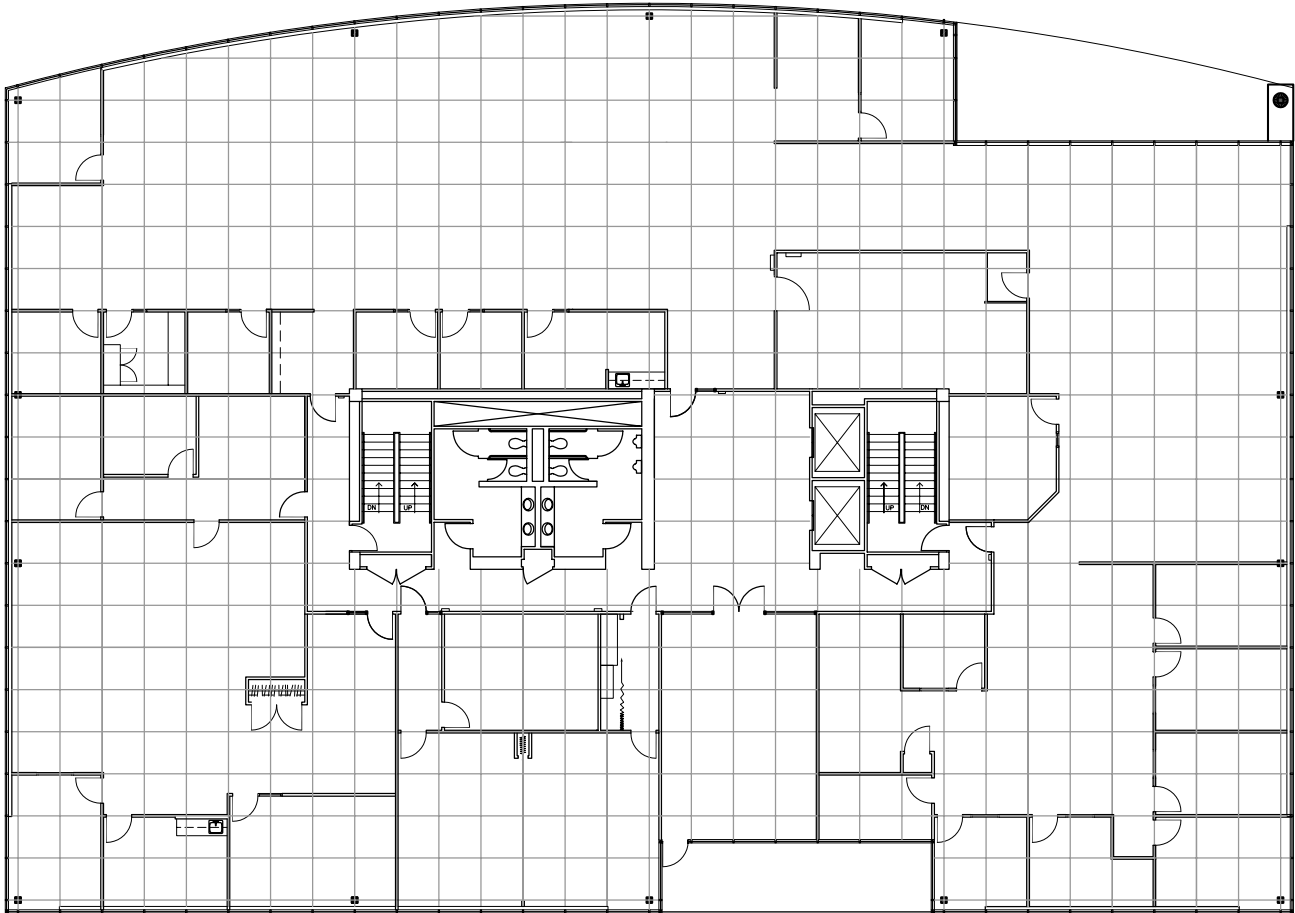

# 4900 MEADOWS

4900 SW Meadows  
Lake Oswego, Oregon

SUITE 300  
Approximately 15,400 RSF

Floor  
3