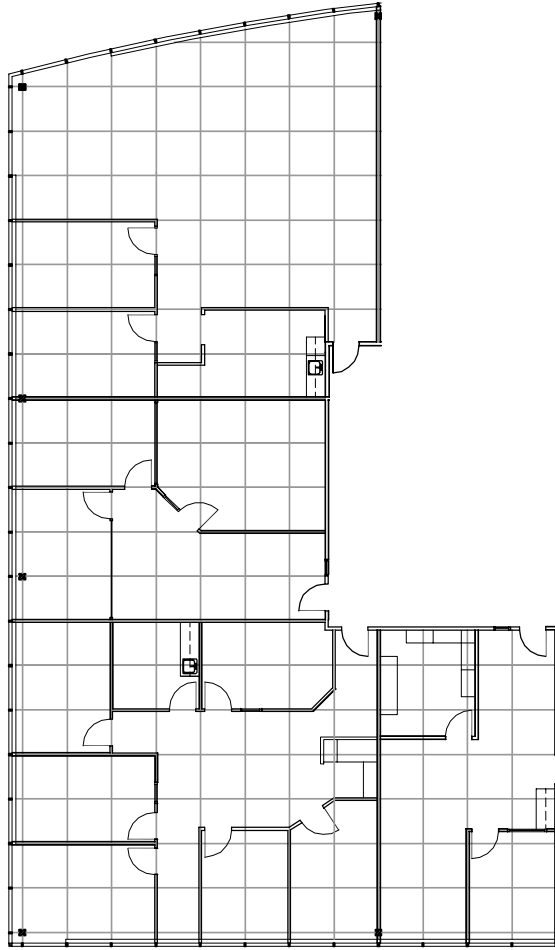

# 4900 MEADOWS

4900 Meadows  
Lake Oswego, Oregon

SUITE 430/450/460/475  
Approximately 5,567 RSF

Floor  
4