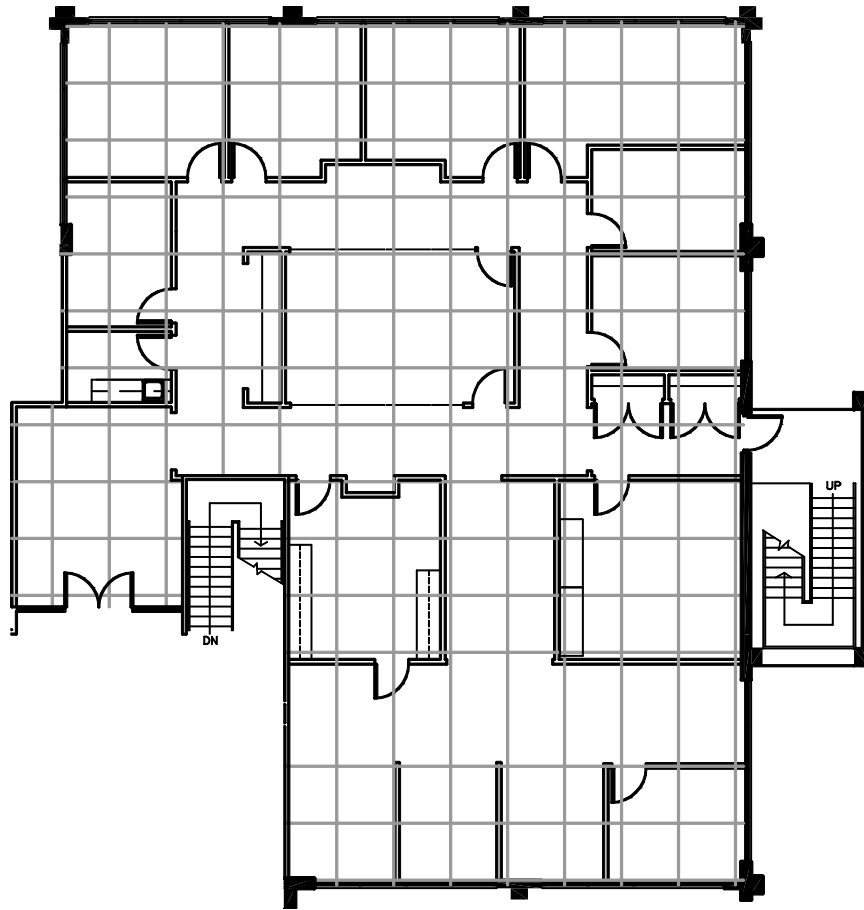

2-4000 KRUSE WAY PLACE

4000 Kruse Way Place - Building 2

Lake Oswego, Oregon

SUITE 355

Approximately 4,489 RSF

Floor
3