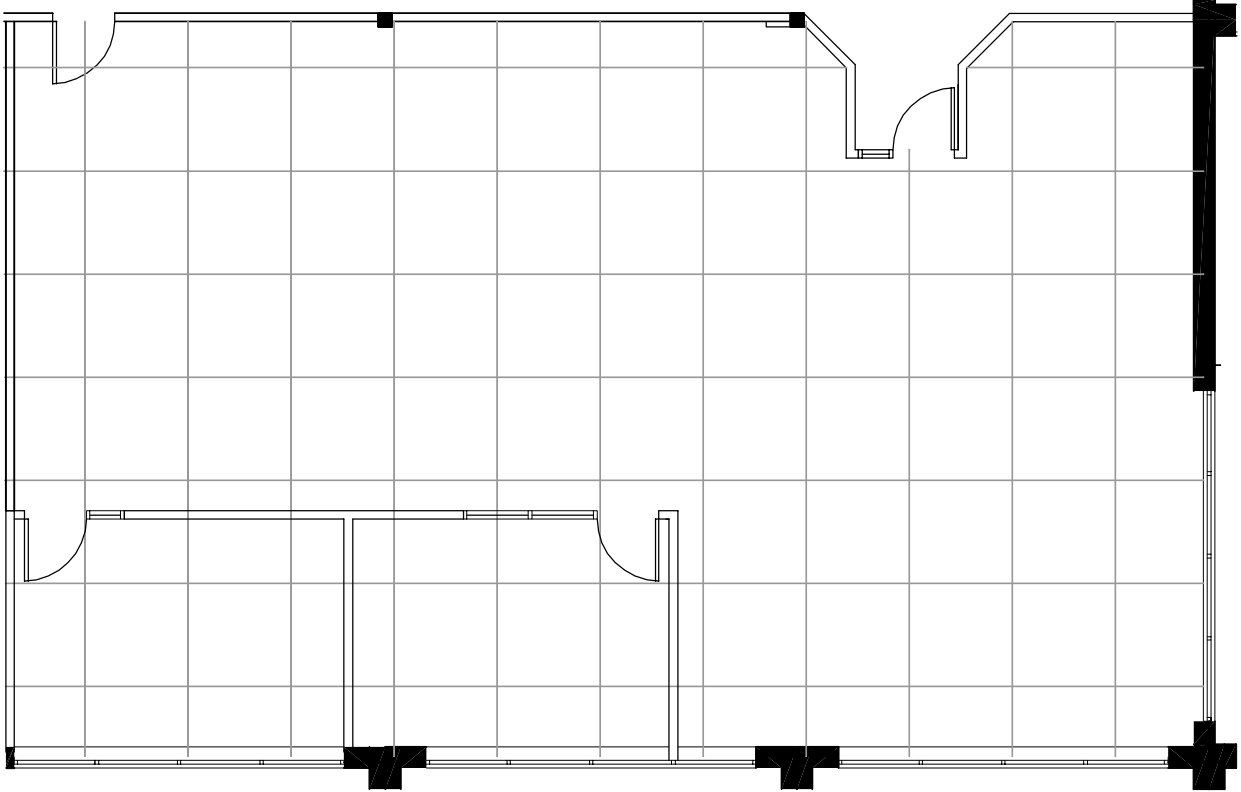

3-4000 KRUSE WAY PLACE

4000 Kruse Way Place-Building 3

Lake Oswego, Oregon

SUITE 210

Approximately 2,506 RSF

Floor
2