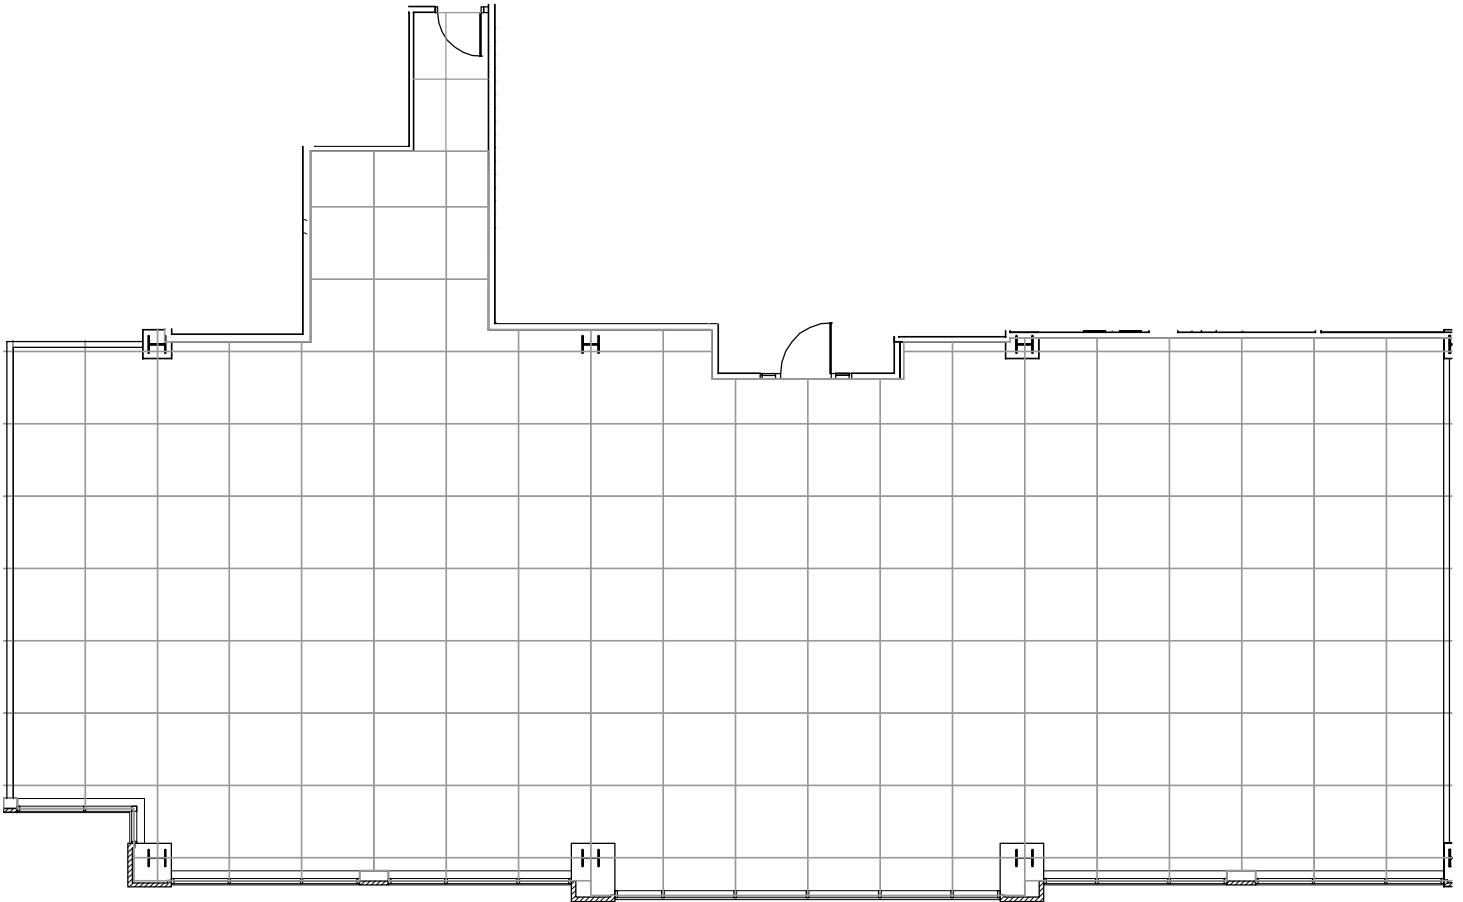

# KRUSE OAKS II

5400 Meadows  
Lake Oswego, Oregon

SUITE 275  
Approximately 4,466 RSF

Floor  
2