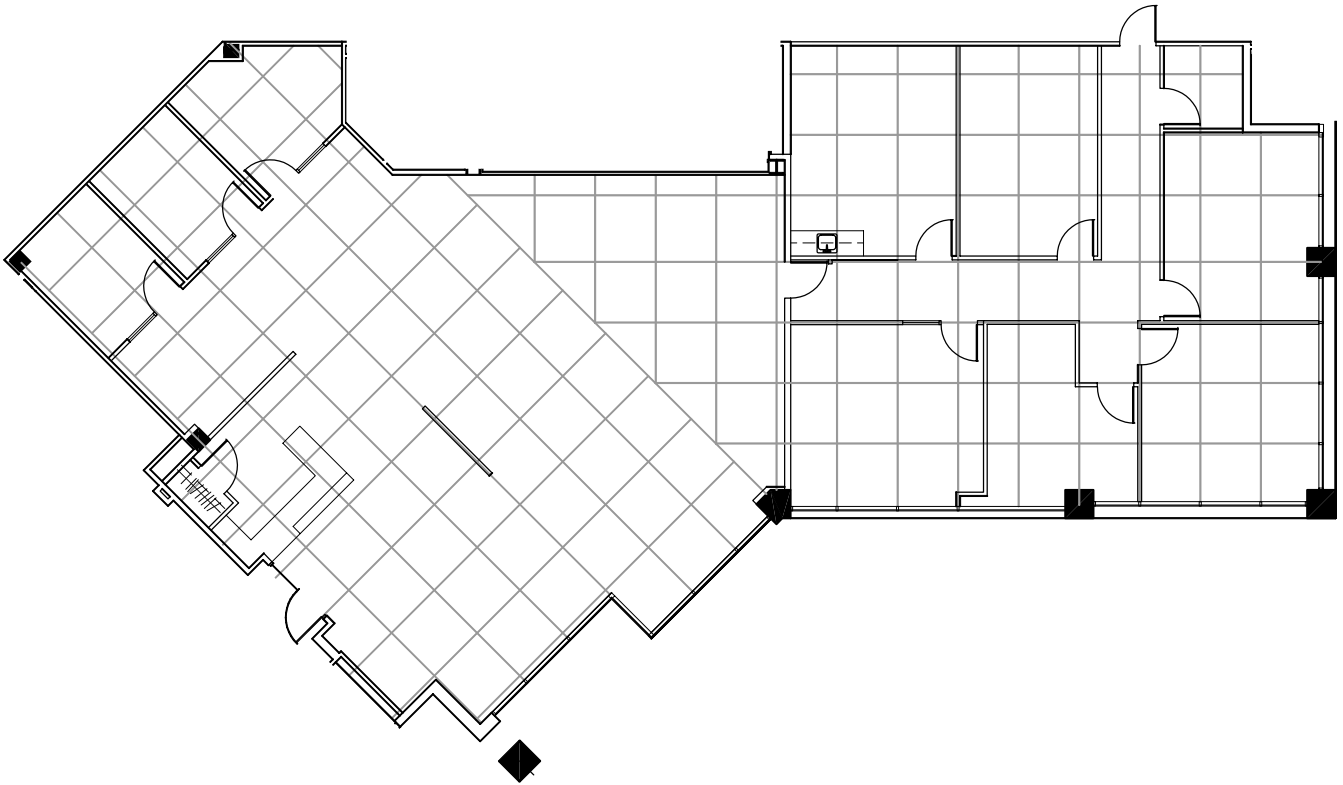

# KRUSE WOODS IV

5665 SW Meadows  
Lake Oswego, Oregon

SUITE 150  
Approximately 4,613 RSF

Floor  
1