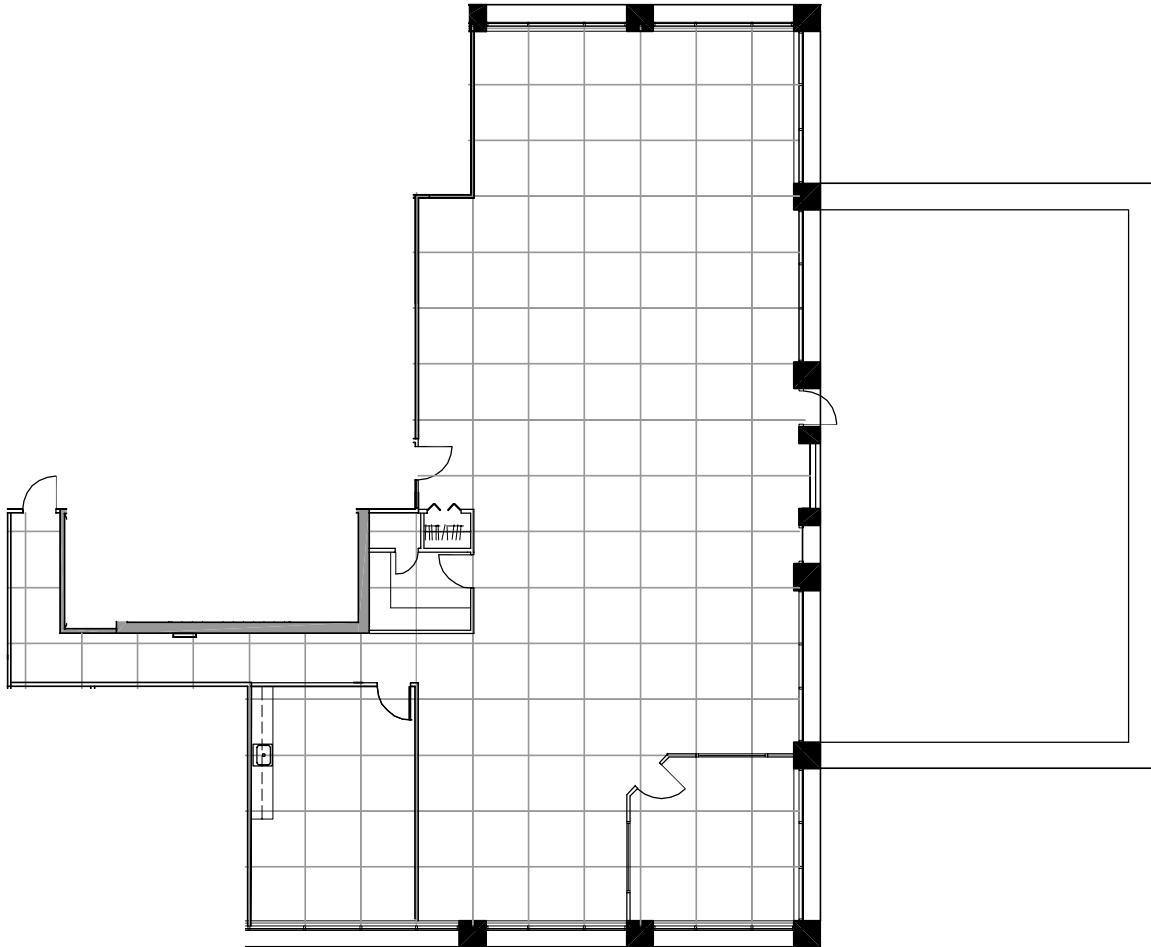

KRUSE WOODS I

5285 SW Meadows
Lake Oswego, Oregon

SUITE 380

Approximately 3,979 RSF

Floor
3