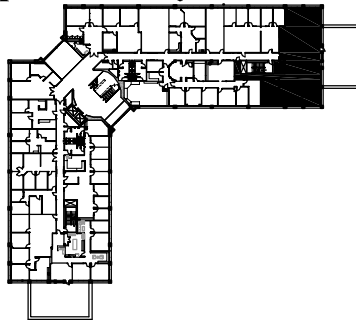

KRUSE WOODS I

5285 SW Meadows
Lake Oswego, Oregon

SUITE 380

Approximately 3,979 RSF

Floor
3