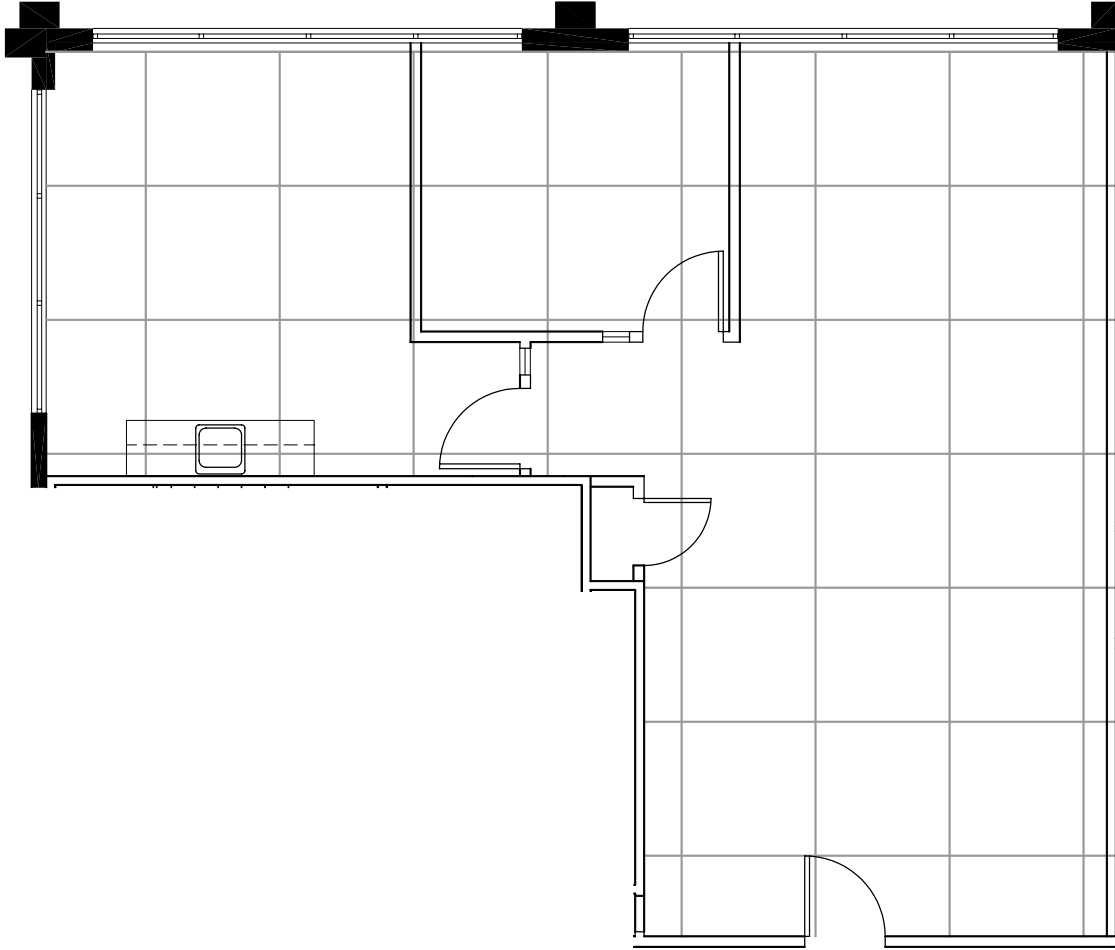

2-4000 KRUSE WAY PLACE

4000 Kruse Way Place
Lake Oswego, Oregon

SUITE 325

Approximately 1,164 RSF

Floor
3