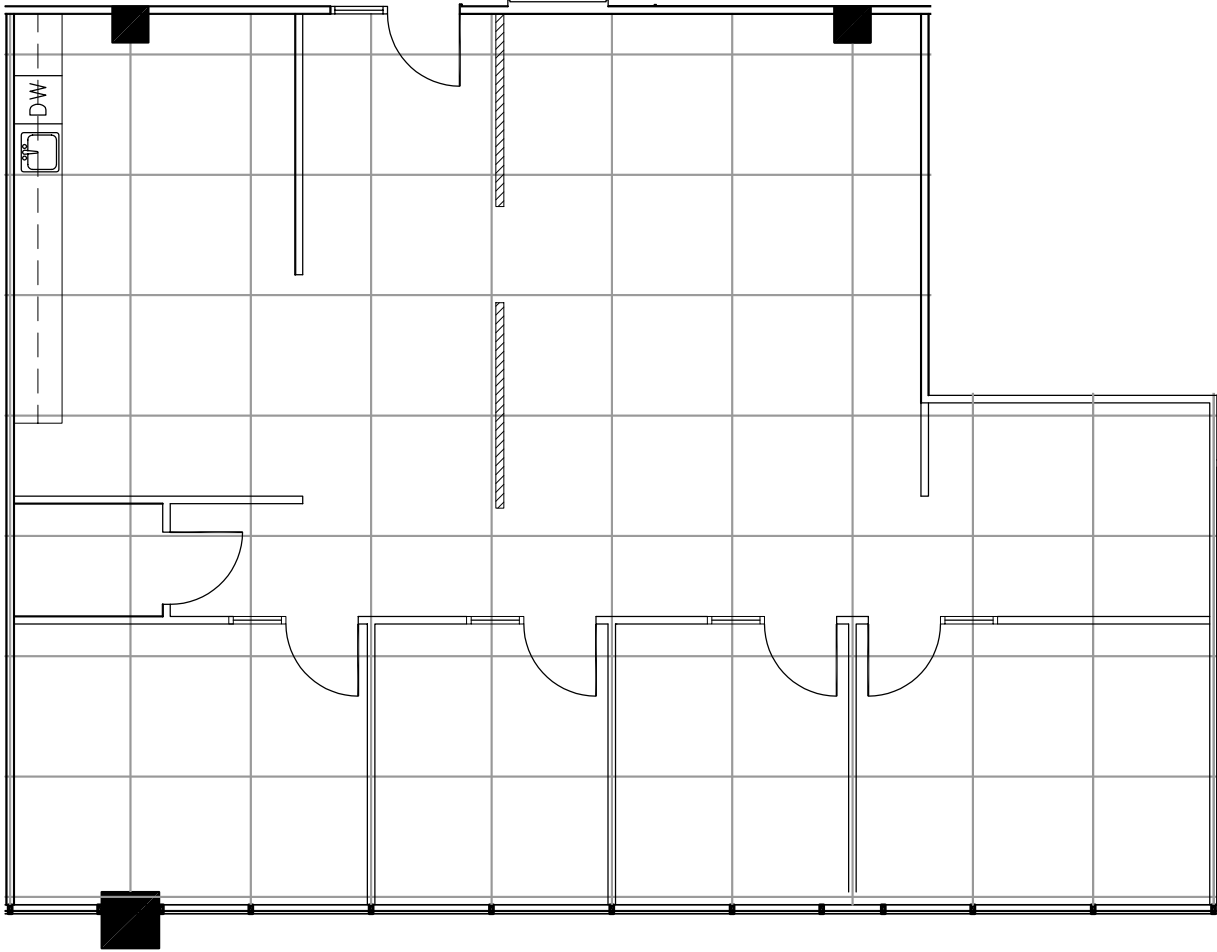

KRUSE WOODS I

5285 SW Kruse Way
Lake Oswego, Oregon

SUITE 170
Approximately 1,987 RSF

Floor
1