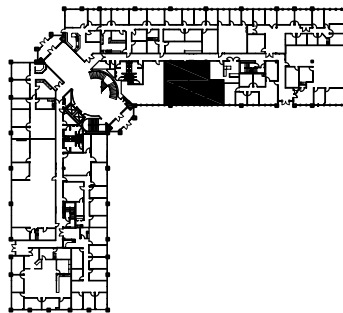

KRUSE WOODS I

5285 SW Kruse Way
Lake Oswego, Oregon

SUITE 170
Approximately 1,987 RSF

Floor
1