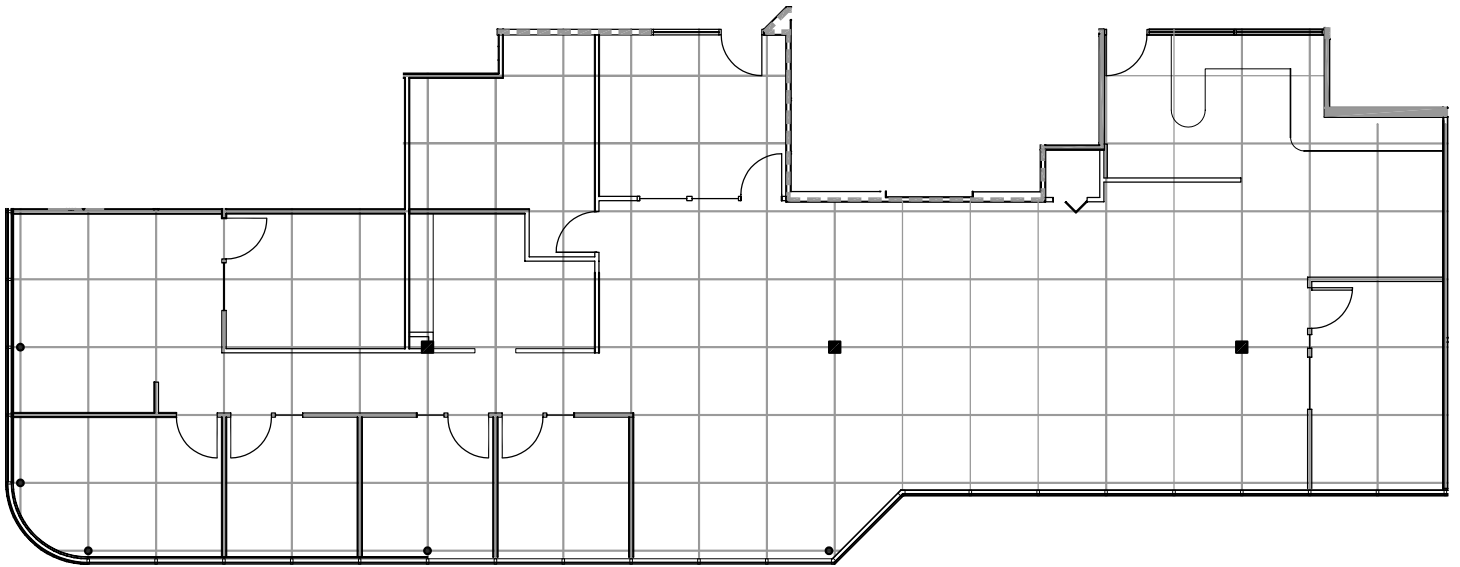

KRUSEWAY PLAZA II

4550 SW Kruse Way
Lake Oswego, Oregon

SUITE 265
Approximately 3,888 RSF

Floor
2