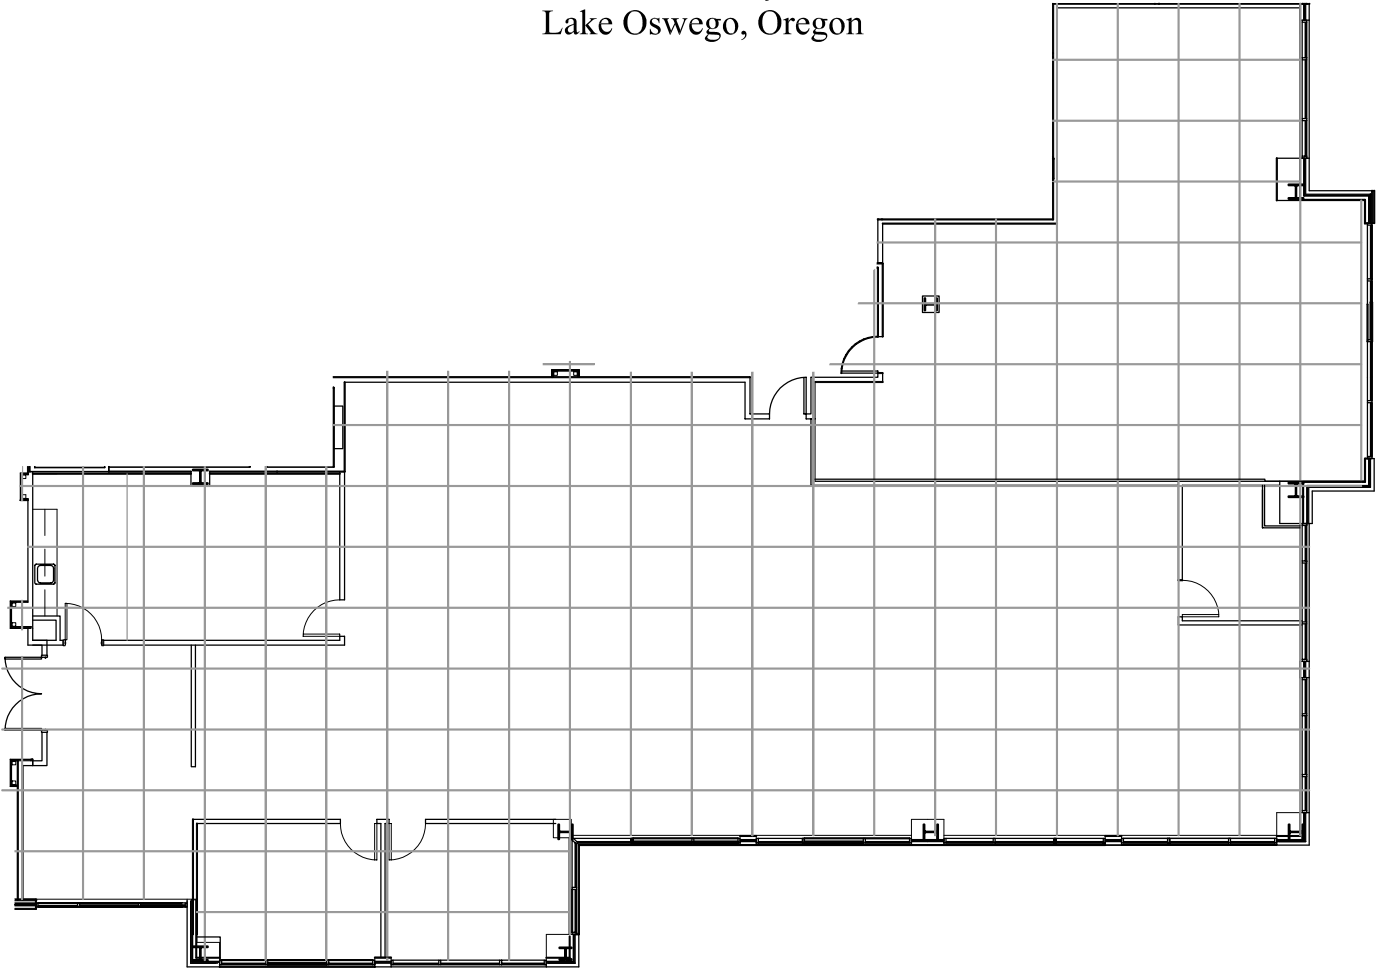

4004 KRUSE WAY PLACE

4004 Kruse Way Place
Lake Oswego, Oregon

SUITE 135/175
Approximately 6,254 RSF

Floor
1