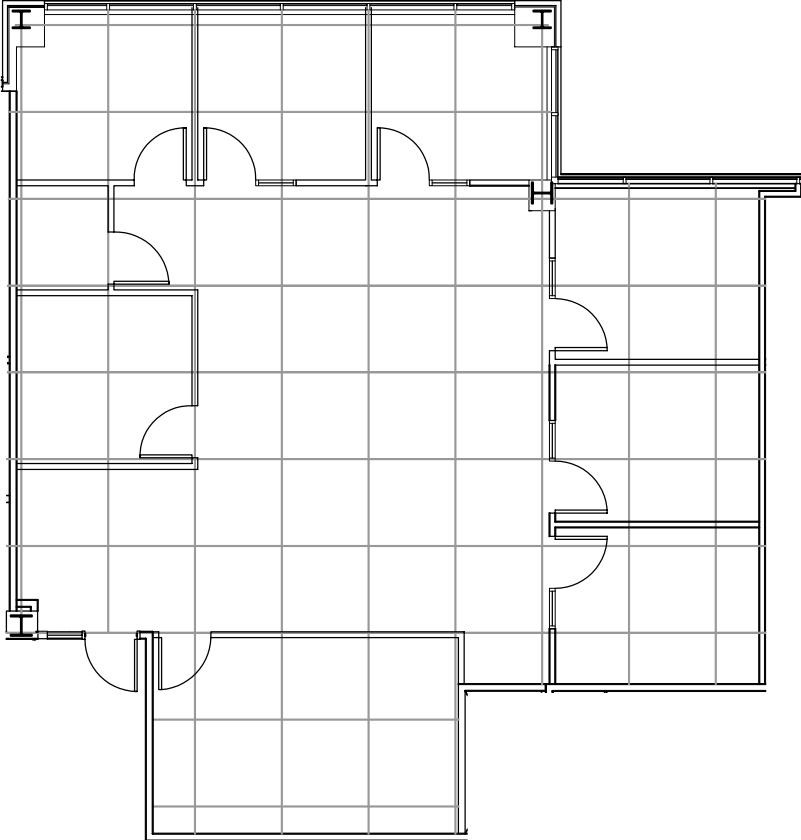

4004 KRUSE WAY PLACE

4004 SW Kruse Way Place
Lake Oswego, Oregon

SUITE 315

Approximately 2,105 RSF

Floor
3