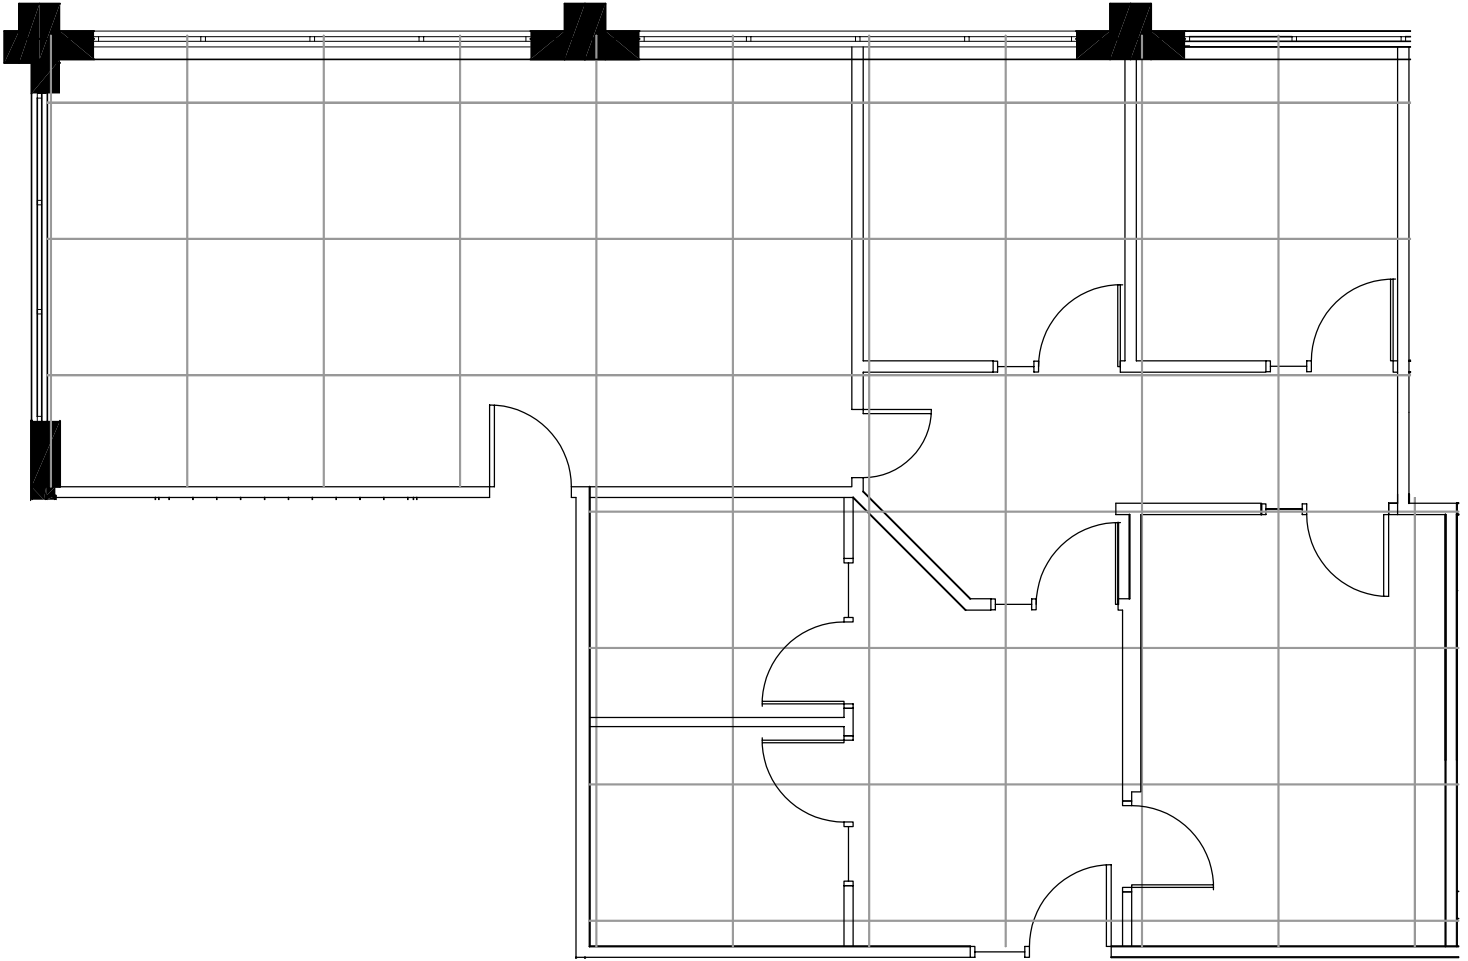

3-4000 KRUSE WAY PLACE

3-4000 Kruse Way Place
Lake Oswego, Oregon

SUITE 245

Approximately 1,622 RSF

Floor
2