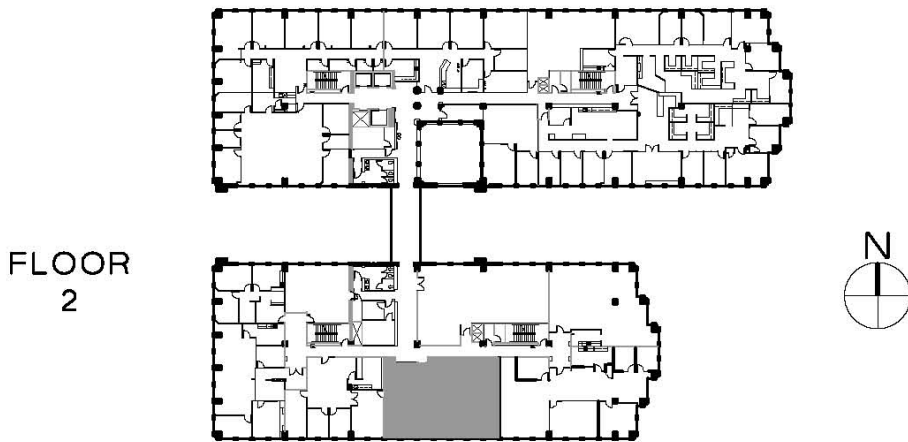

RIVER FORUM I

4380 SW MACADAM PORTLAND, OREGON

SUITE 285
Approximately 2,294 RSF

FLOOR
2

Shorenstein Realty Services
One SW Columbia Street, Suite 300
Portland, OR 97258
503-412-4800 phone 503-412-4848 fax