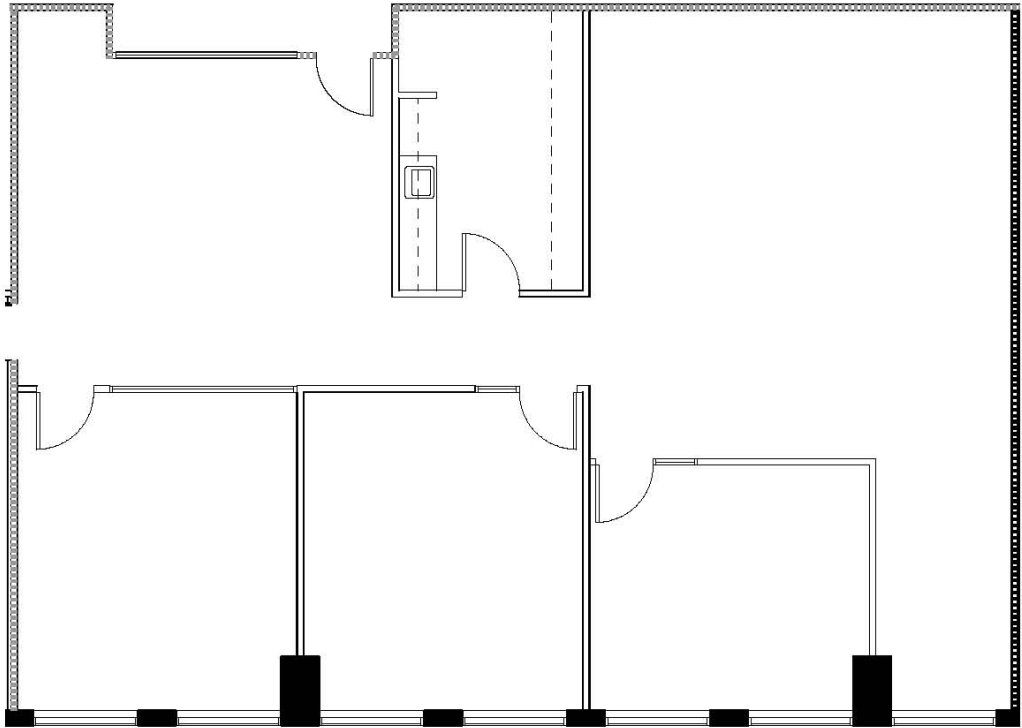

RIVER FORUM I

4380 SW MACADAM PORTLAND, OREGON

SUITE 285
Approximately 2,294 RSF

FLOOR
2

Shorenstein Realty Services
One SW Columbia Street, Suite 300
Portland, OR 97258
503-412-4800 phone 503-412-4848 fax