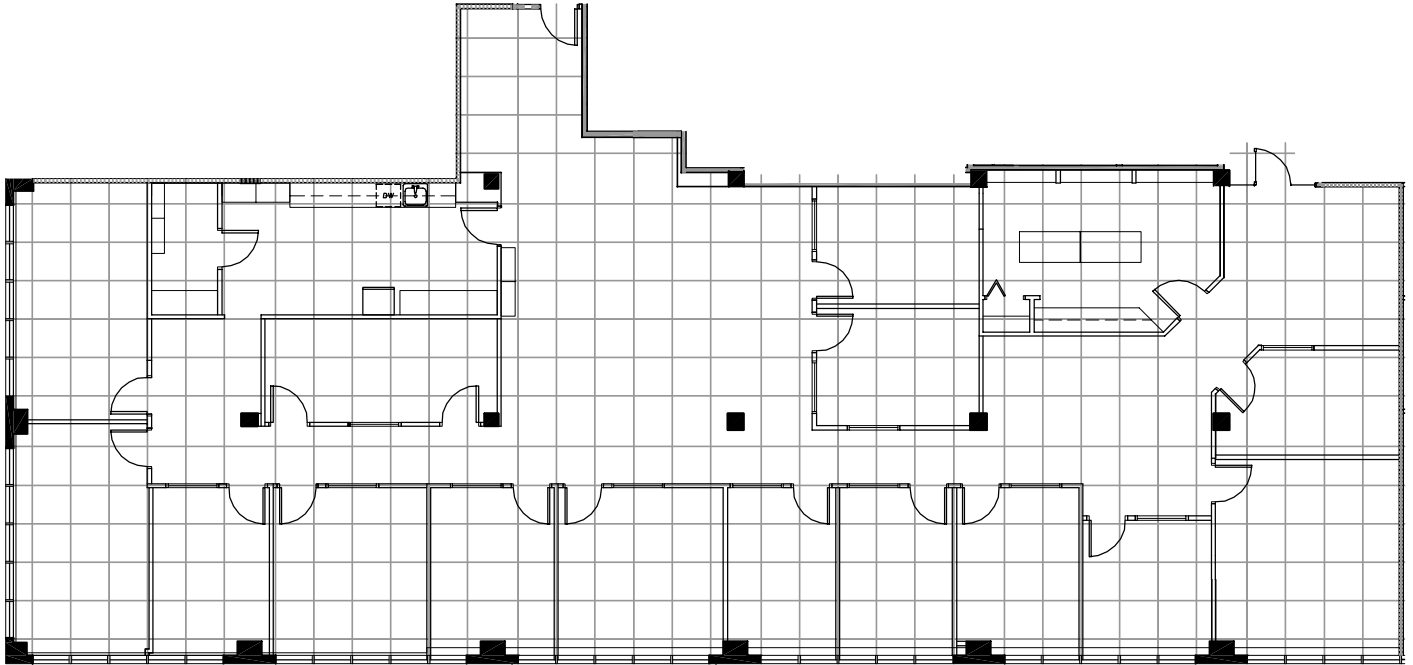

# RIVERSIDE CENTRE

5100 SW MACADAM PORTLAND OREGON

SUITE 360  
Approximately 5,489 RSF

FLOOR  
3