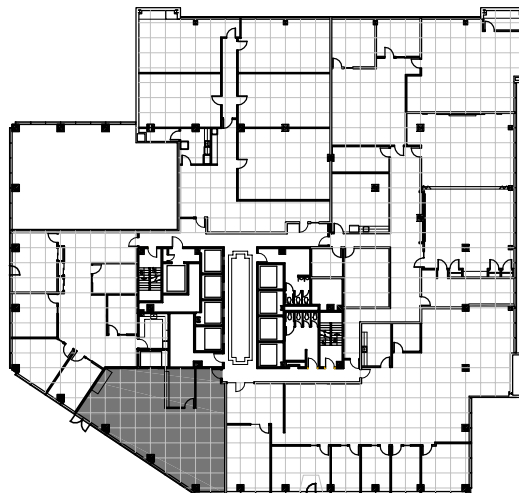

CONGRESS CENTER

1001 SW Fifth Avenue

Portland, Oregon

Suite 320

Aproximately 1,784 R.S.F.

3rd Floor