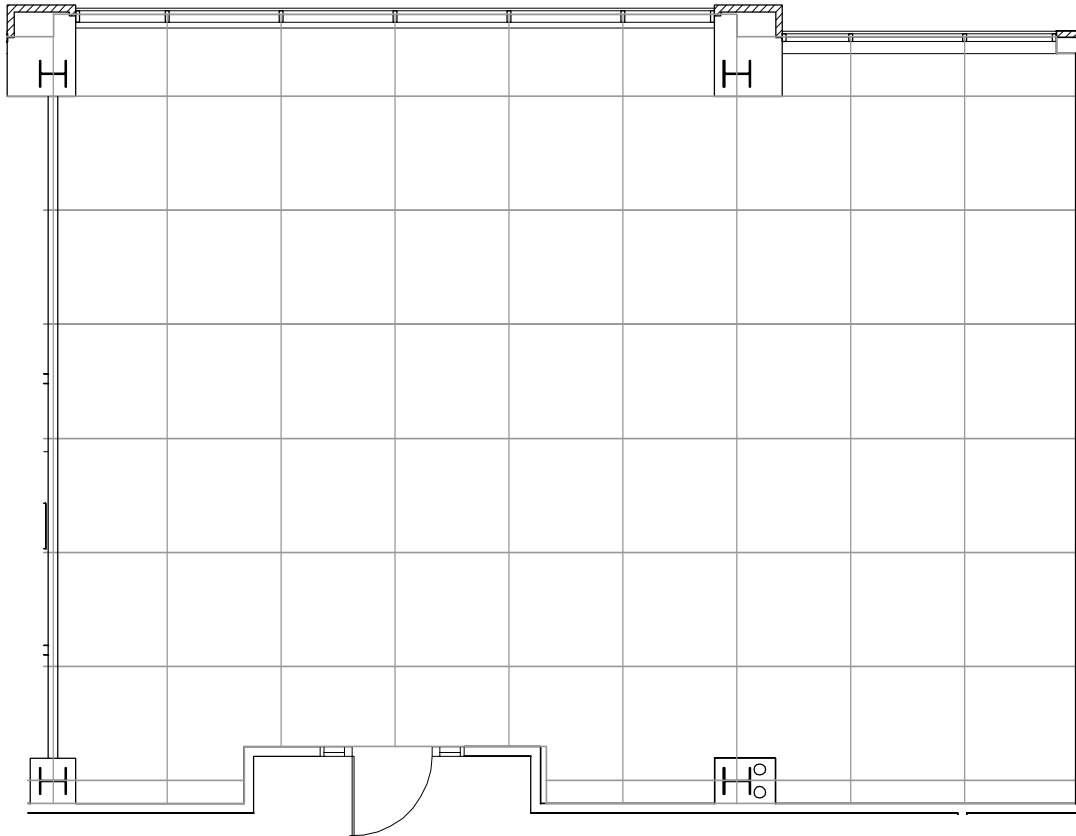

# KRUSE OAKS II

5400 SW Meadows  
Lake Oswego, Oregon

SUITE 325  
Approximately 1,734 RSF

Floor  
3