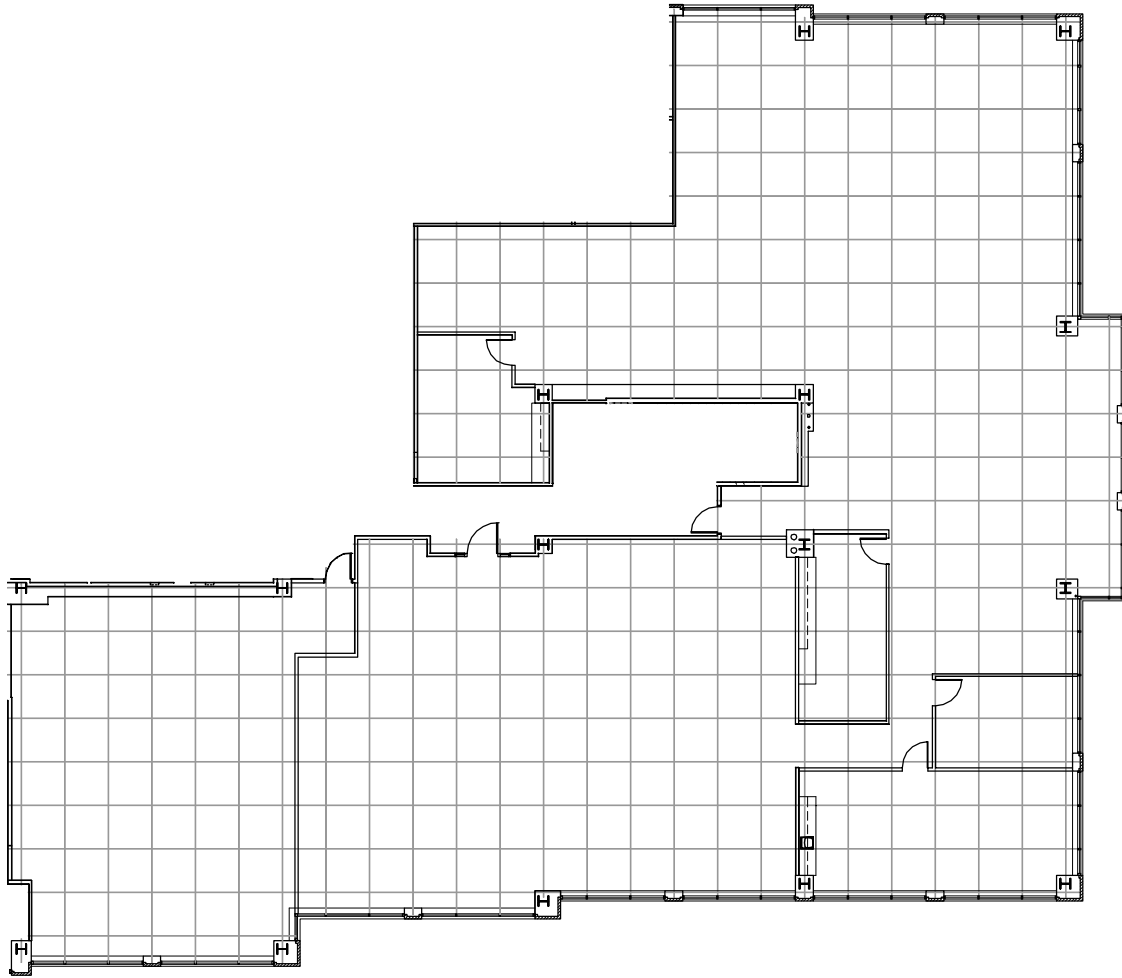

KRUSE OAKS I

5300 SW Meadows
Lake Oswego, Oregon

SUITE 225
Approximately 10,086 RSF

Floor
2