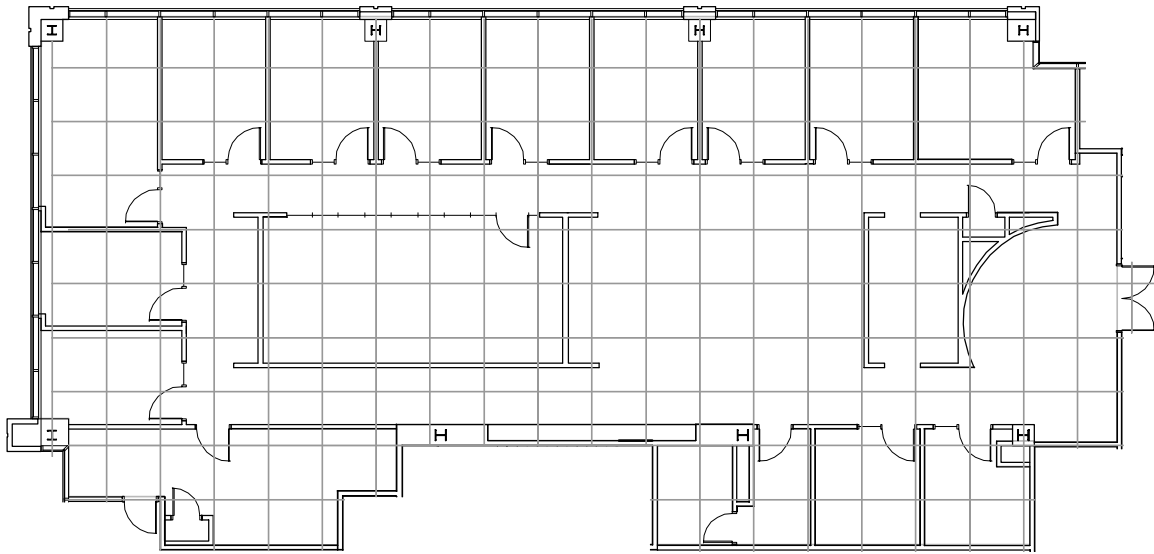

5800 MEADOWS

5800 Meadows
Lake Oswego, Oregon

SUITE 150 Approximately 5,115 RSF

Floor
1