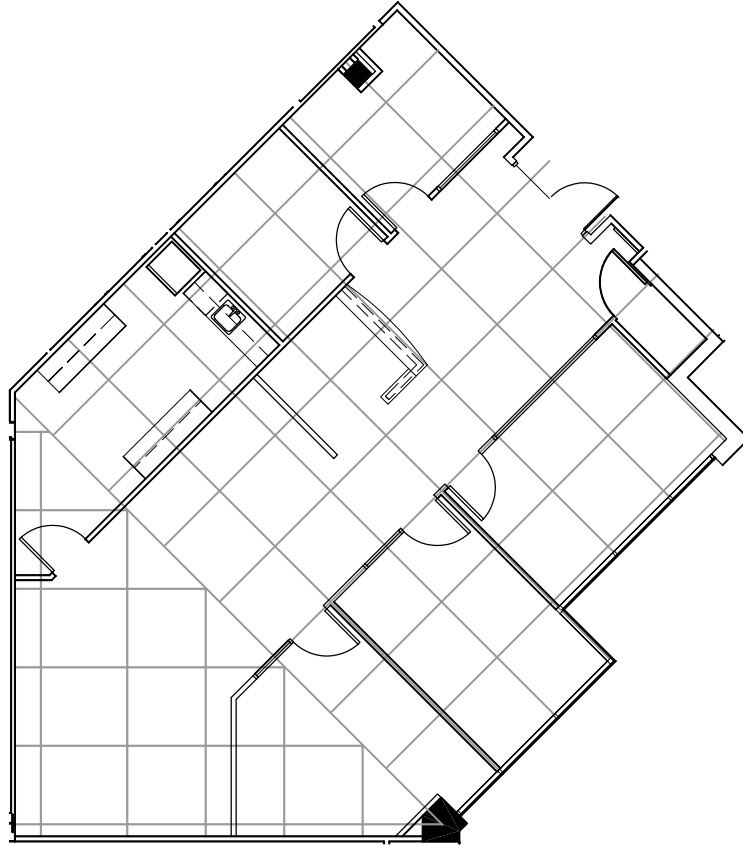

# KRUSE WOODS IV

5665 SW Meadows  
Lake Oswego, Oregon

SUITE 140  
Approximately 1,964 RSF

Floor  
1