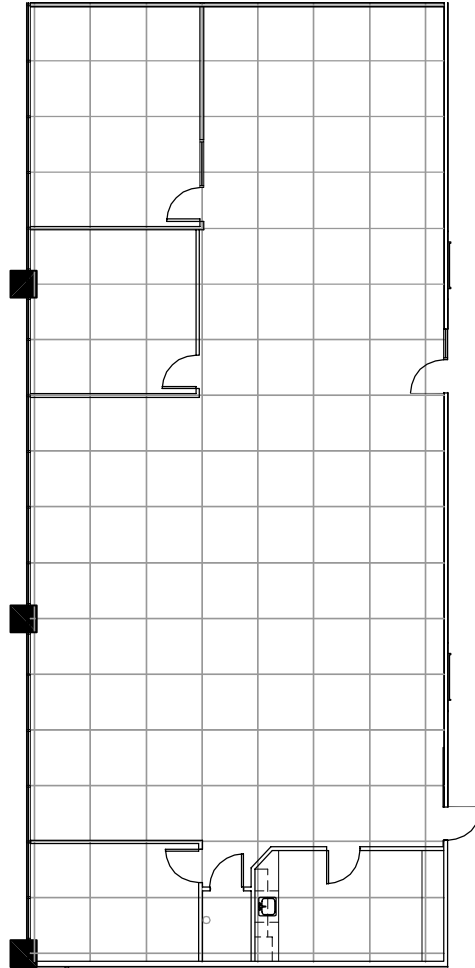

KRUSE WOODS I

5285 SW Meadows
Lake Oswego, Oregon

SUITE 130

Approximately 3,705 RSF

Floor
1