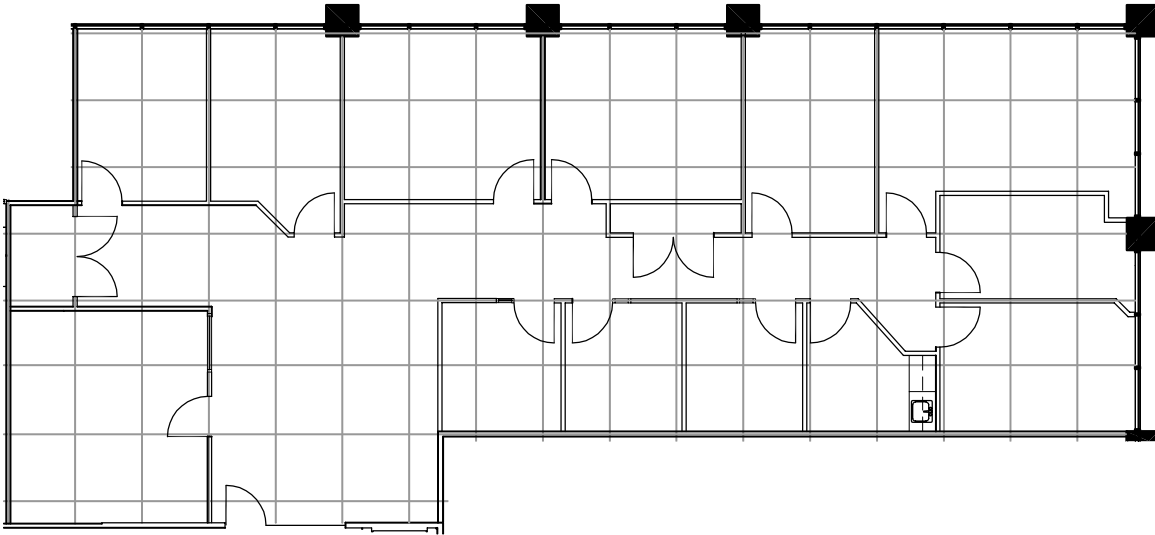

KRUSE WOODS I

5285 Meadows
Lake Oswego, Oregon

SUITE 181
Approximately 3,286 RSF

Floor
1