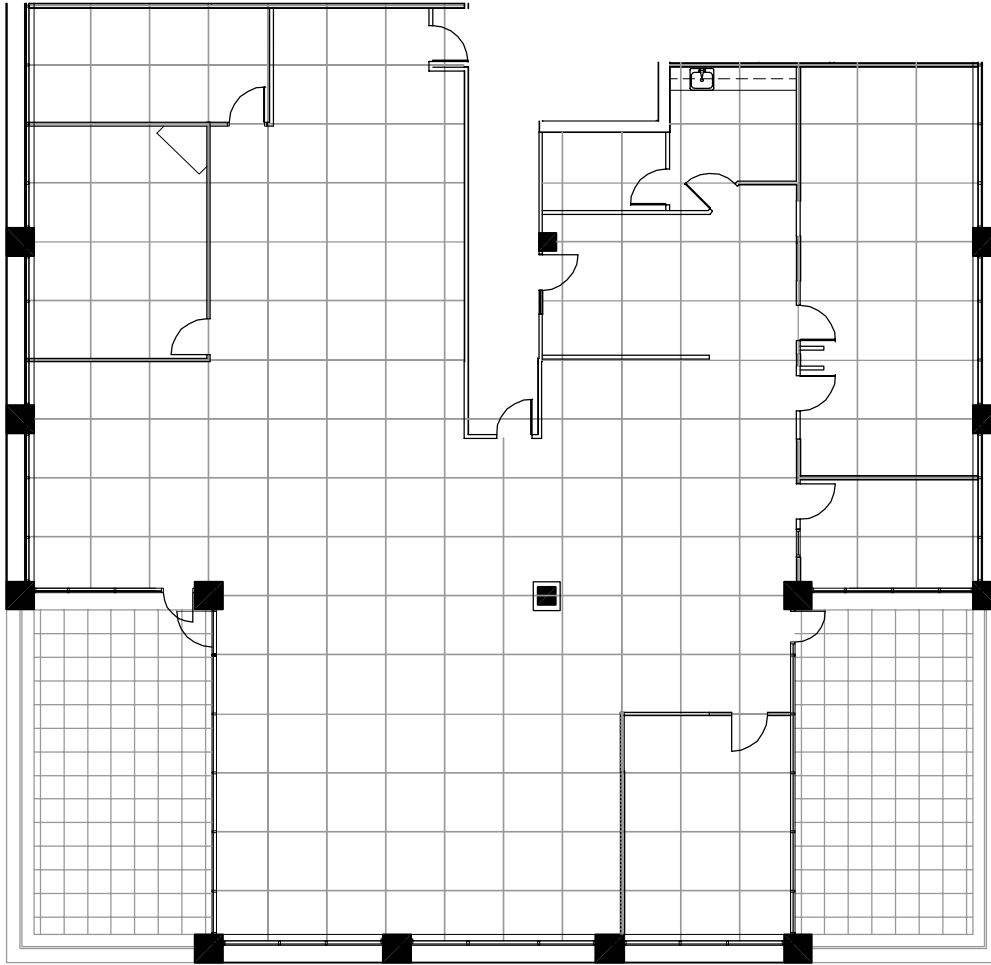

KRUSE WOODS I

5285 SW Meadows
Lake Oswego, Oregon

SUITE 242/243
Approximately 6,056 RSF

Floor
2