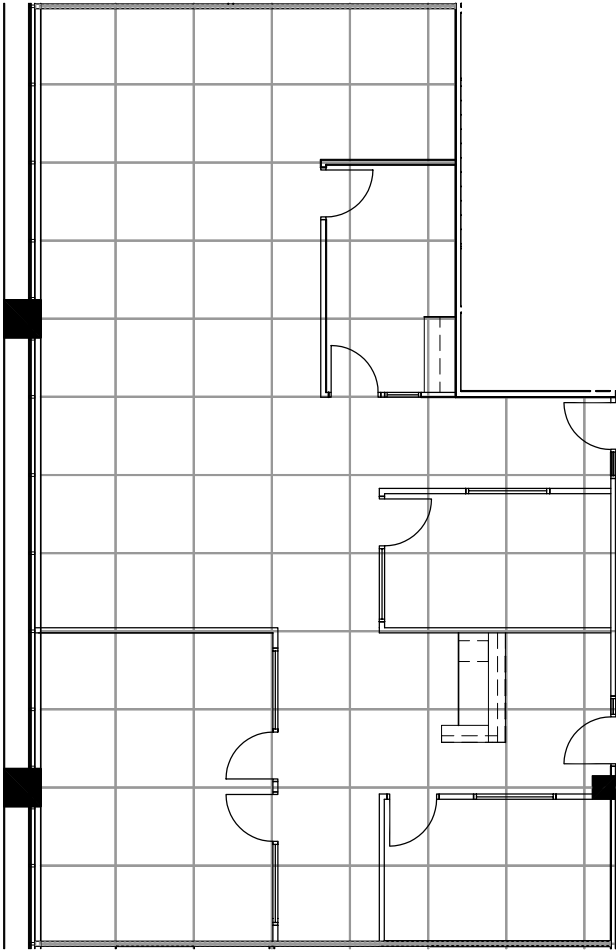

# KRUSE WOODS II

5335 SW Meadows  
Lake Oswego, Oregon

SUITE 366  
Approximately 2,372 RSF

Floor  
3