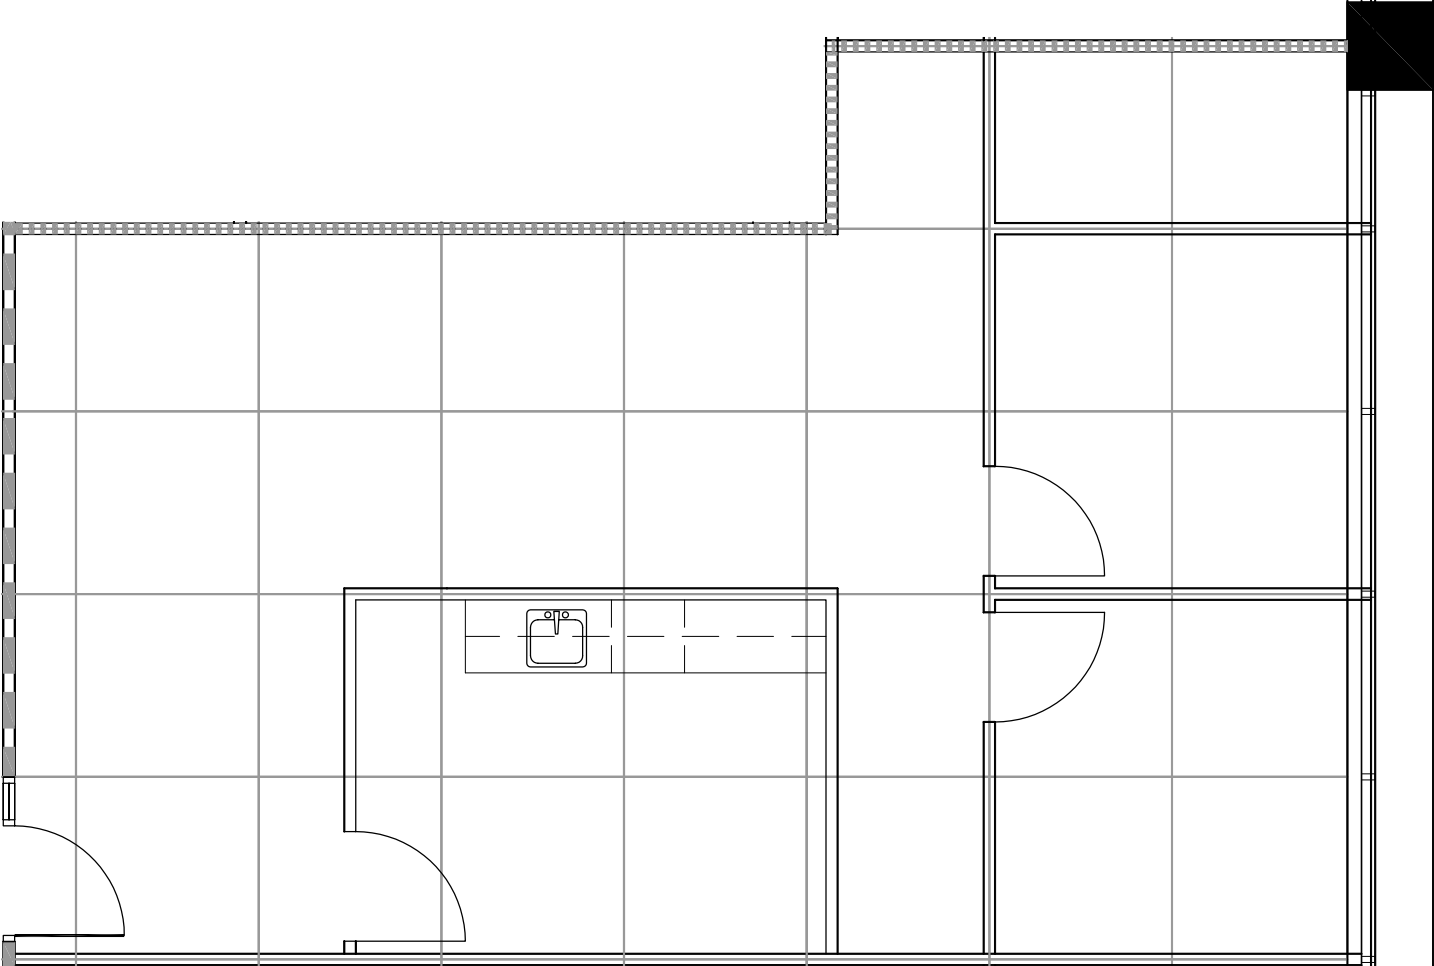

KRUSE WOODS II

5335 SW Meadows
Lake Oswego, Oregon

SUITE 385
Approximately 978 RSF

Floor
3