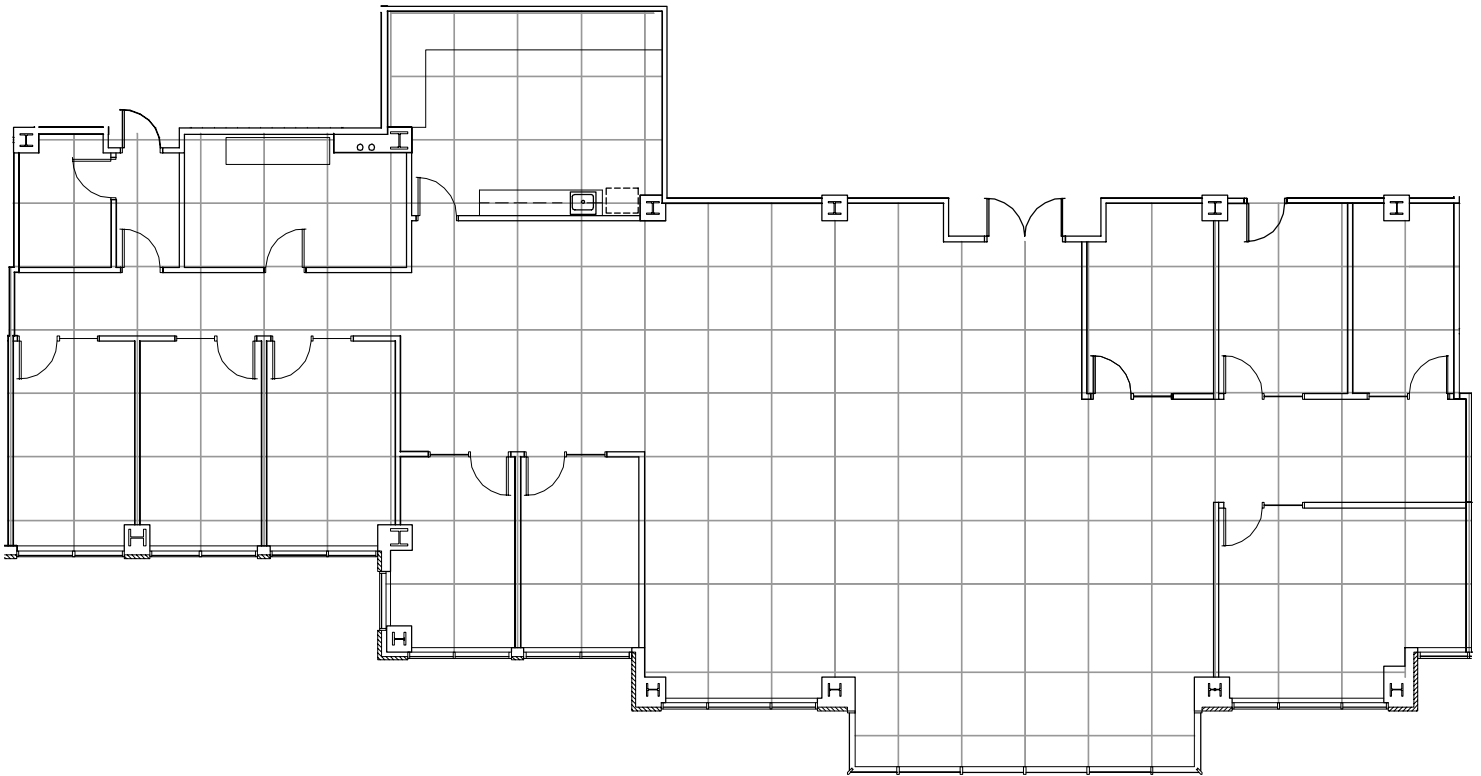

# 4949 MEADOWS

4949 SW Meadows  
Lake Oswego, Oregon

SUITE 300  
Approximately 5,494 RSF

Floor  
3