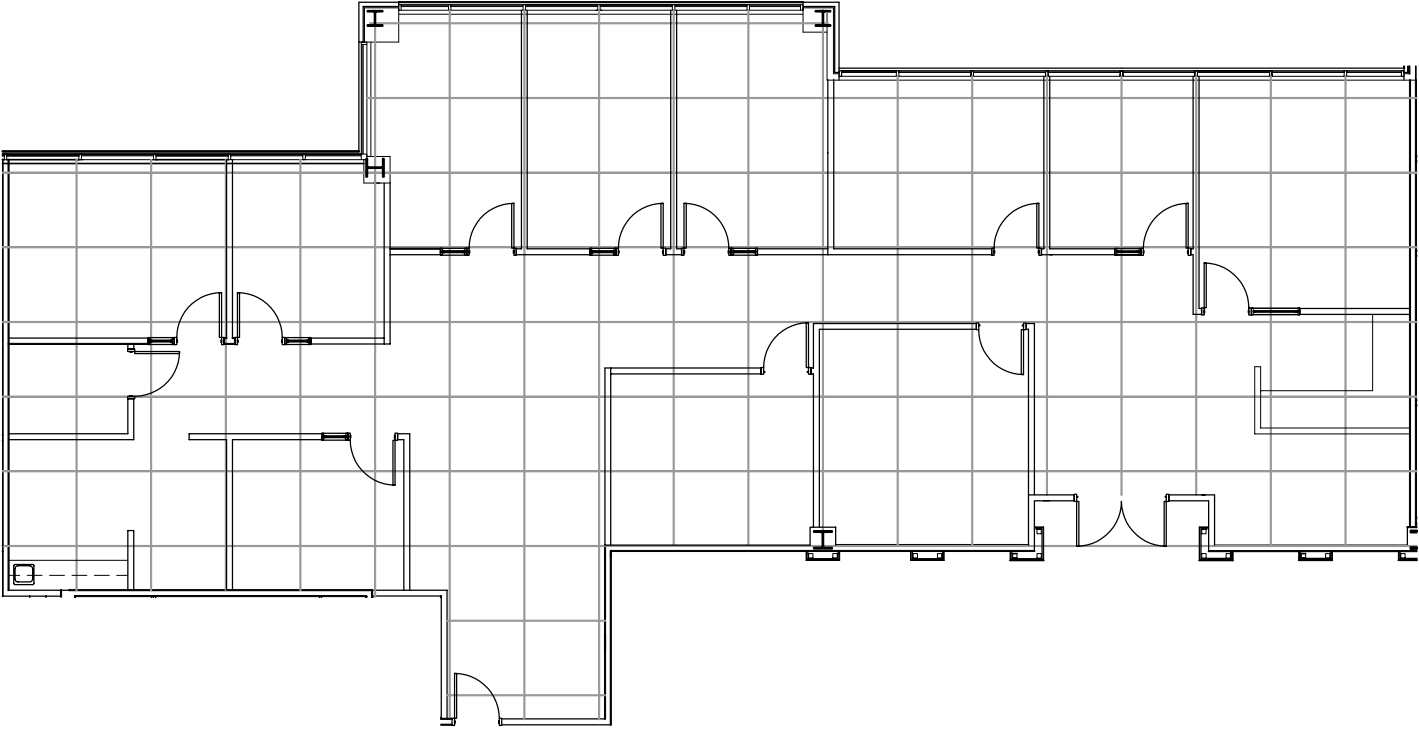

4004 KRUSE WAY PLACE

4004 SW Kruse Way
Lake Oswego, Oregon

SUITE 325
Approximately 3,942 RSF

Floor
3