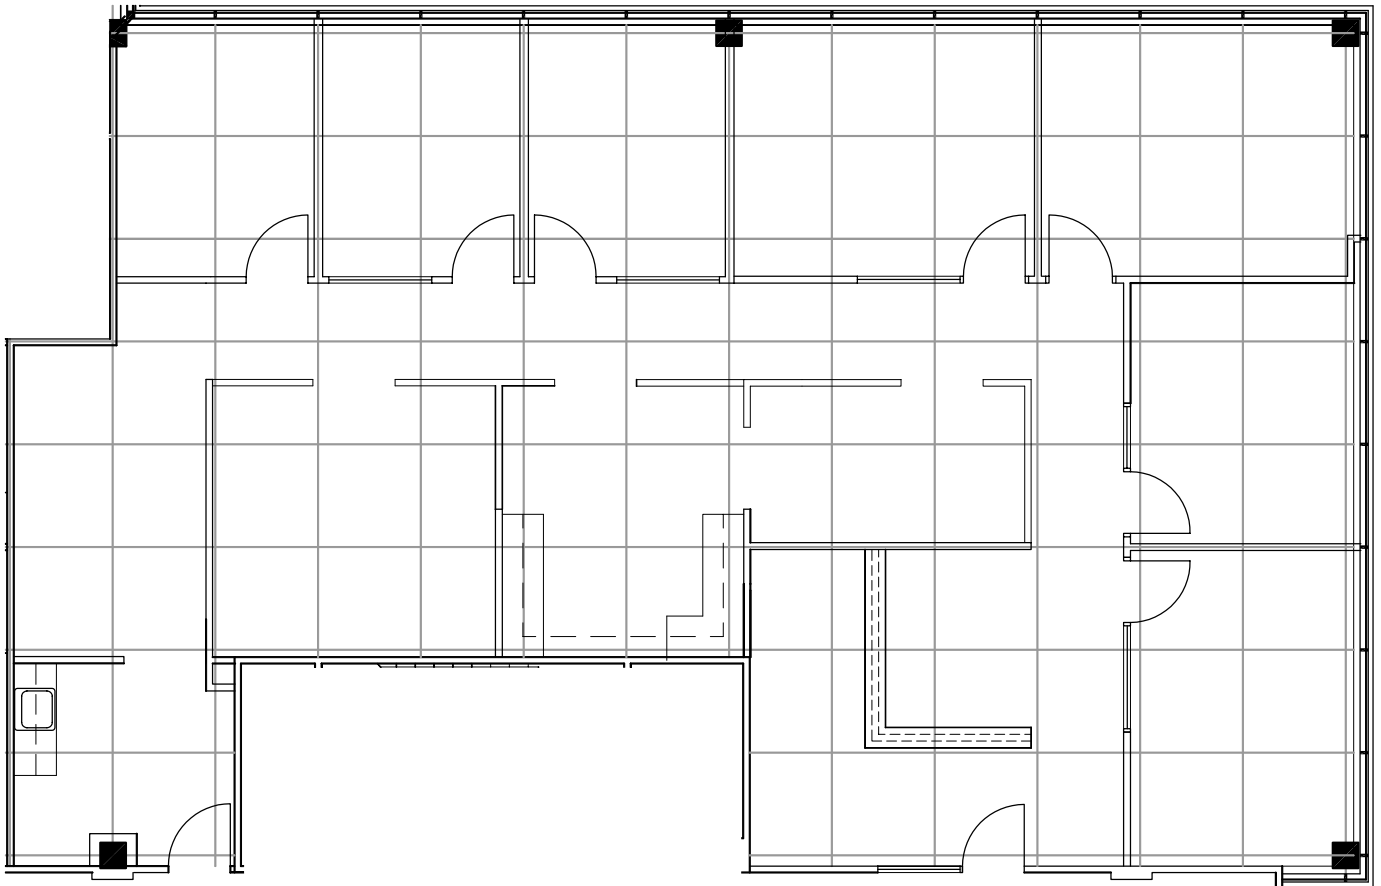

# 5000 MEADOWS

5000 SW Meadows  
Lake Oswego, Oregon

SUITE 190  
Approximately 2,793 RSF

Floor  
1