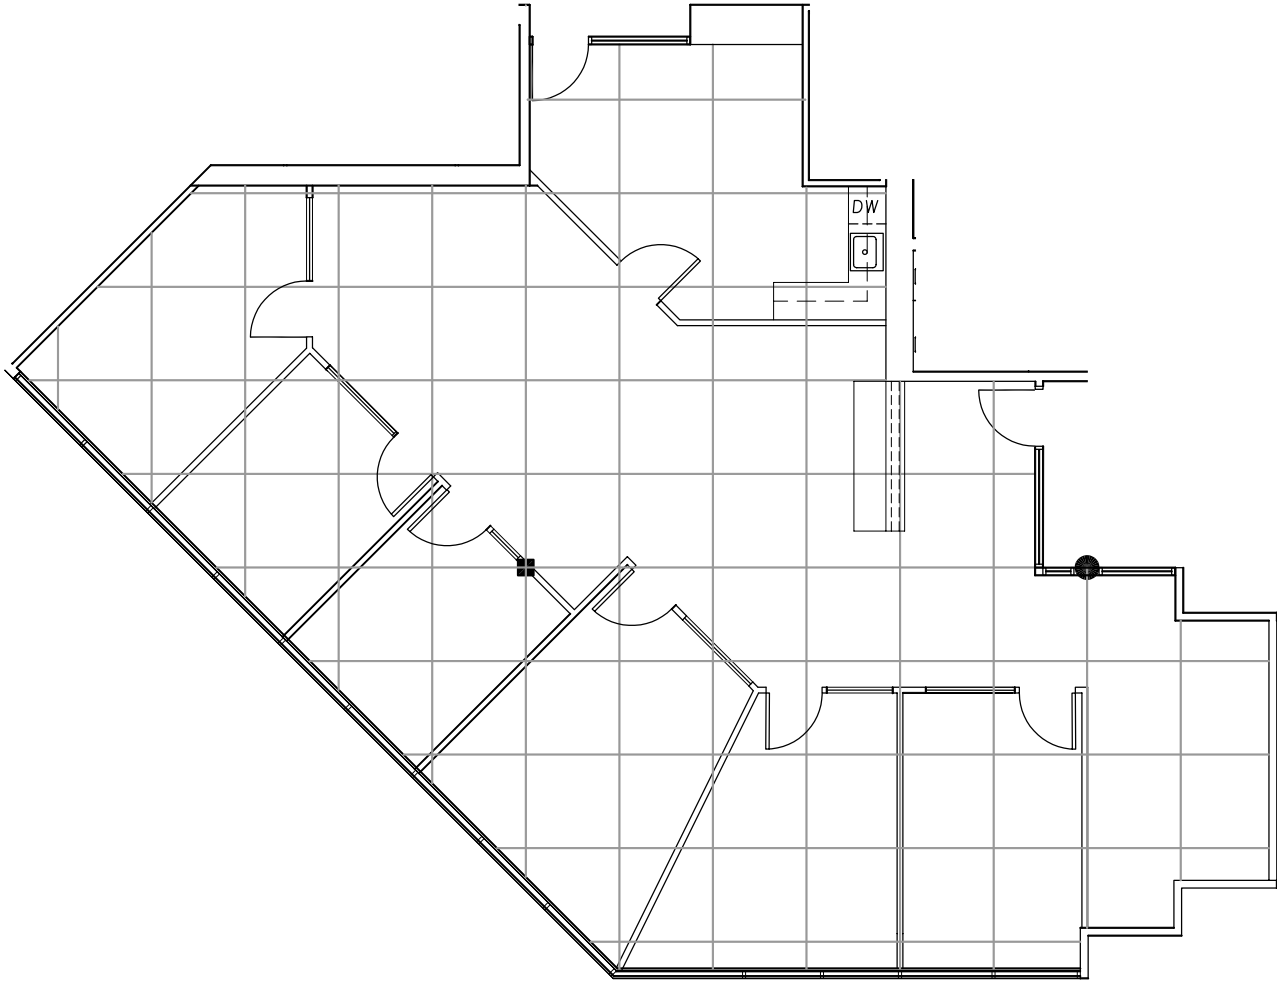

KRUSEWAY PLAZA I

4500 SW Kruse Way
Lake Oswego, Oregon

SUITE 170

Approximately 2,414 RSF

Floor
1