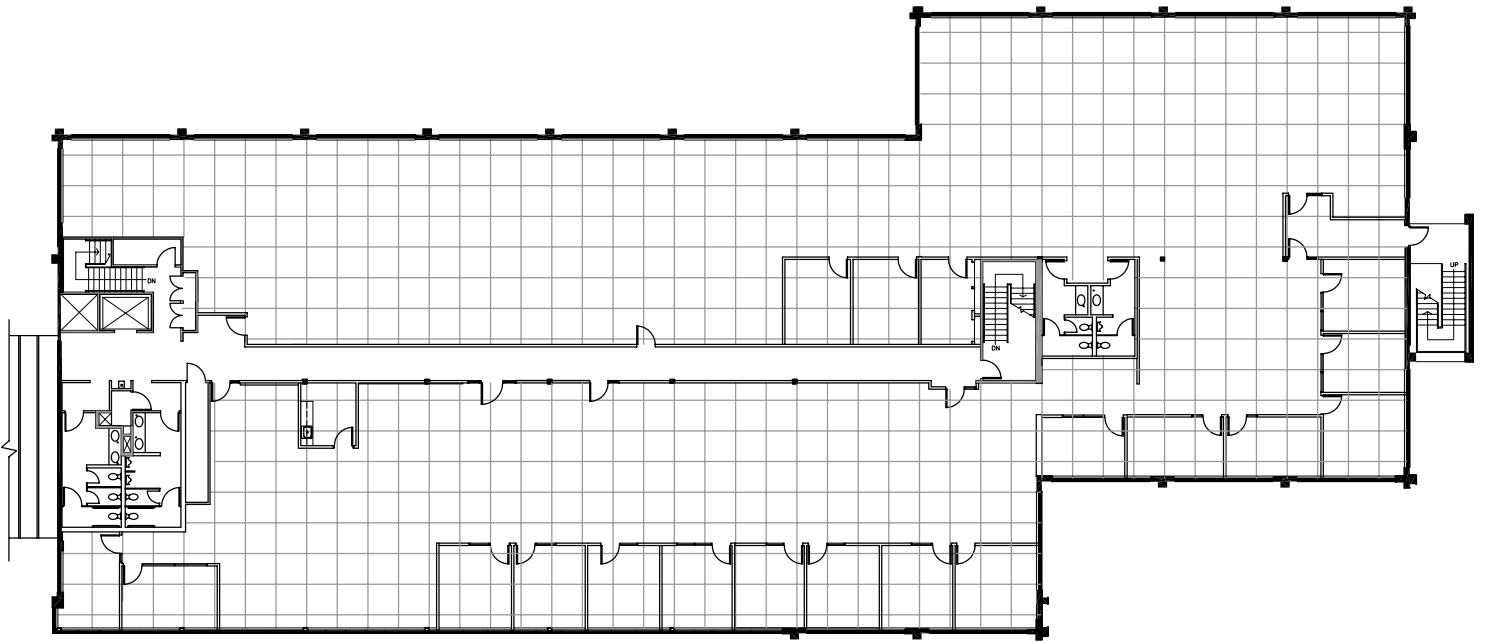

# 1-4000 KRUSE WAY PLACE

1-4000 Kruse Way Place  
Lake Oswego, Oregon

SUITE 300/305/315/320  
Approximately 18,874 RSF

Floor  
3