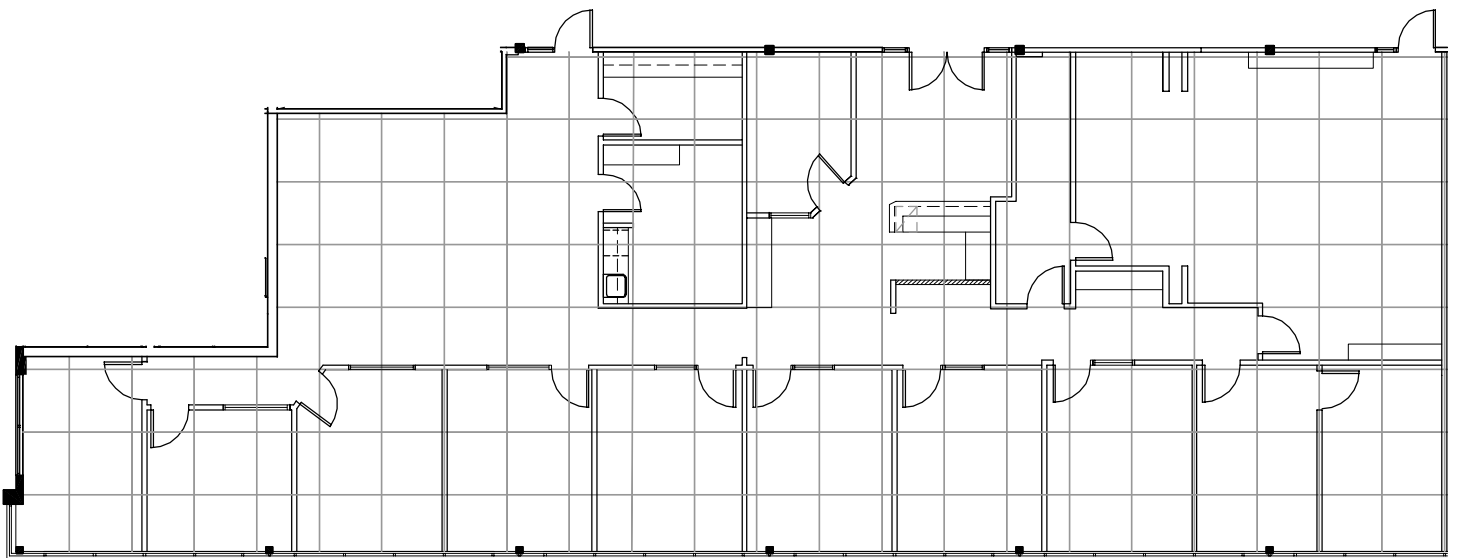

# 2-4000 KRUSE WAY PLACE

4000 Kruse Way Place  
Lake Oswego, Oregon

## SUITE 300 Approximately 4,830 RSF

Floor  
3