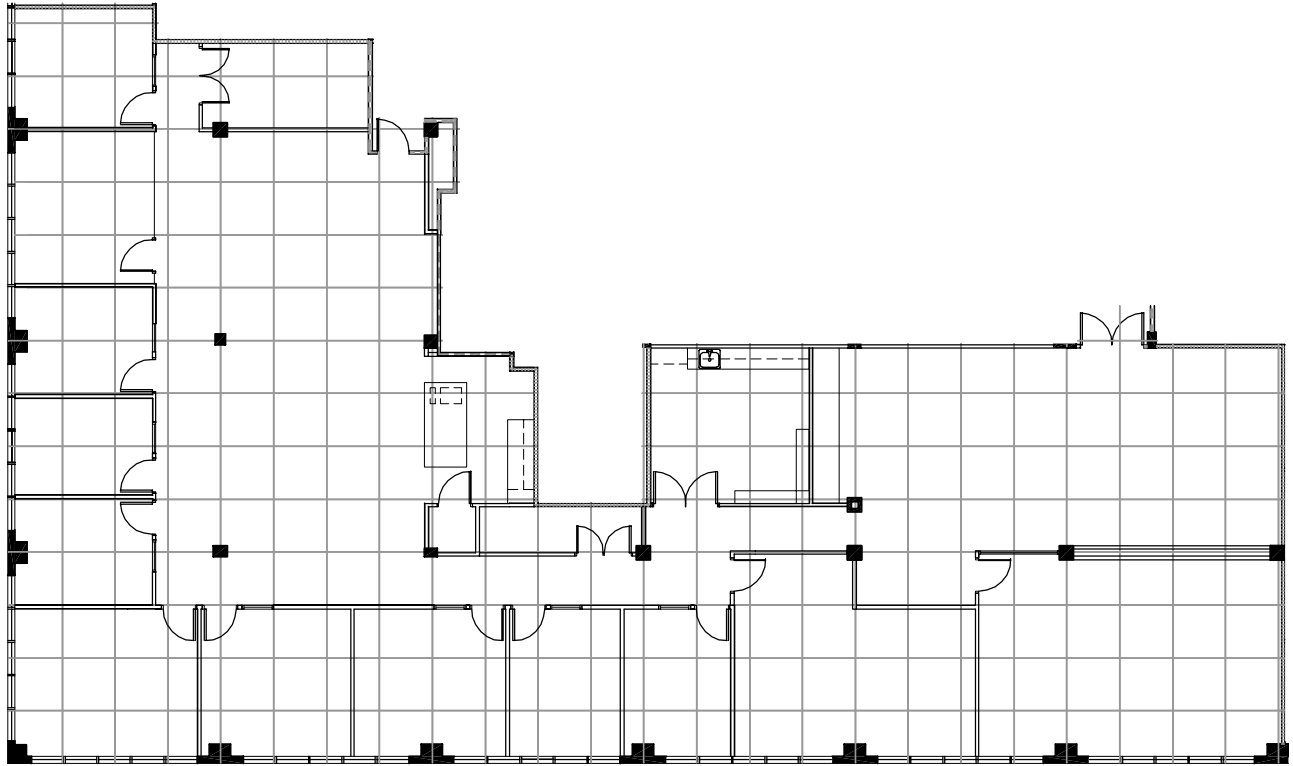

RIVERSIDE CENTRE

5100 SW MACADAM PORTLAND OREGON

SUITE 575
Approximately 6,699 RSF

FLOOR
5