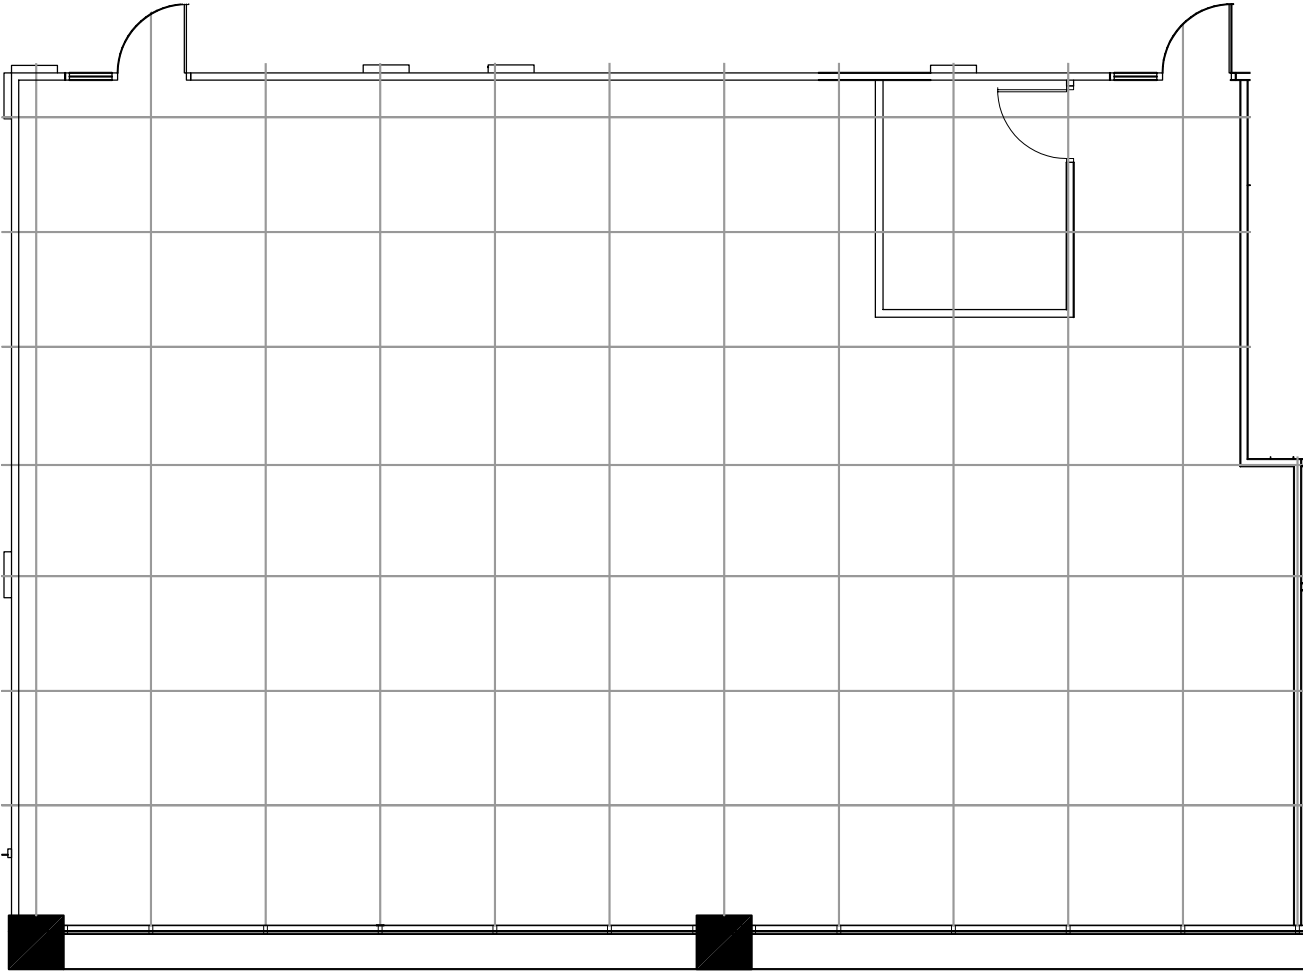

KRUSE WOODS II

5335 SW Meadows
Lake Oswego, Oregon

SUITE 130
Approximately 2,442 RSF

Floor
1