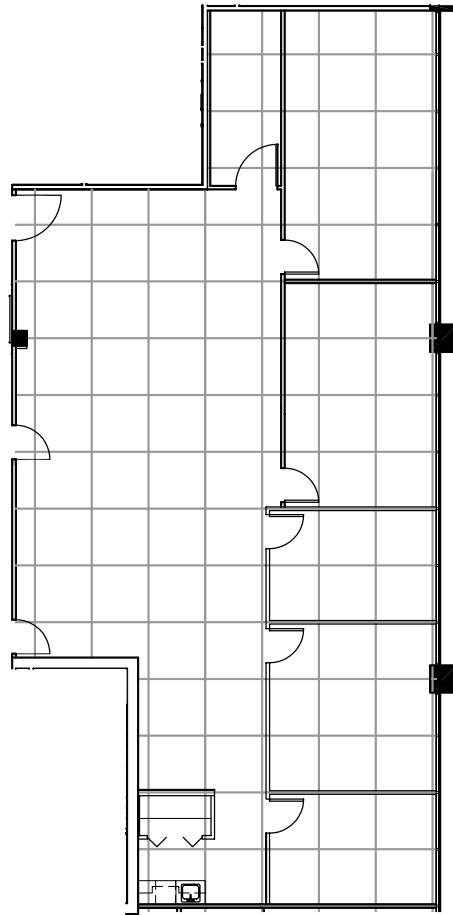

KRUSE WOODS I

5285 SW Meadows
Lake Oswego, Oregon

SUITE 126
Approximately 2,933 RSF

Floor
1