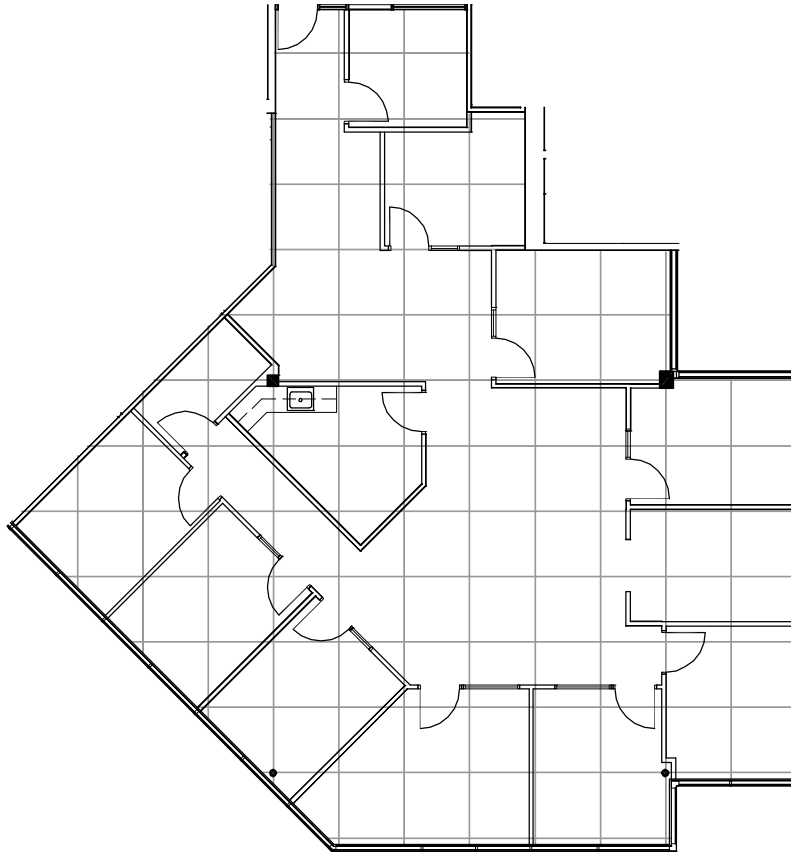

# KRUSEWAY PLAZA I

4500 SW Kruse Way  
Lake Oswego, Oregon

SUITE 345

Approximately 2,882 RSF

Floor  
3