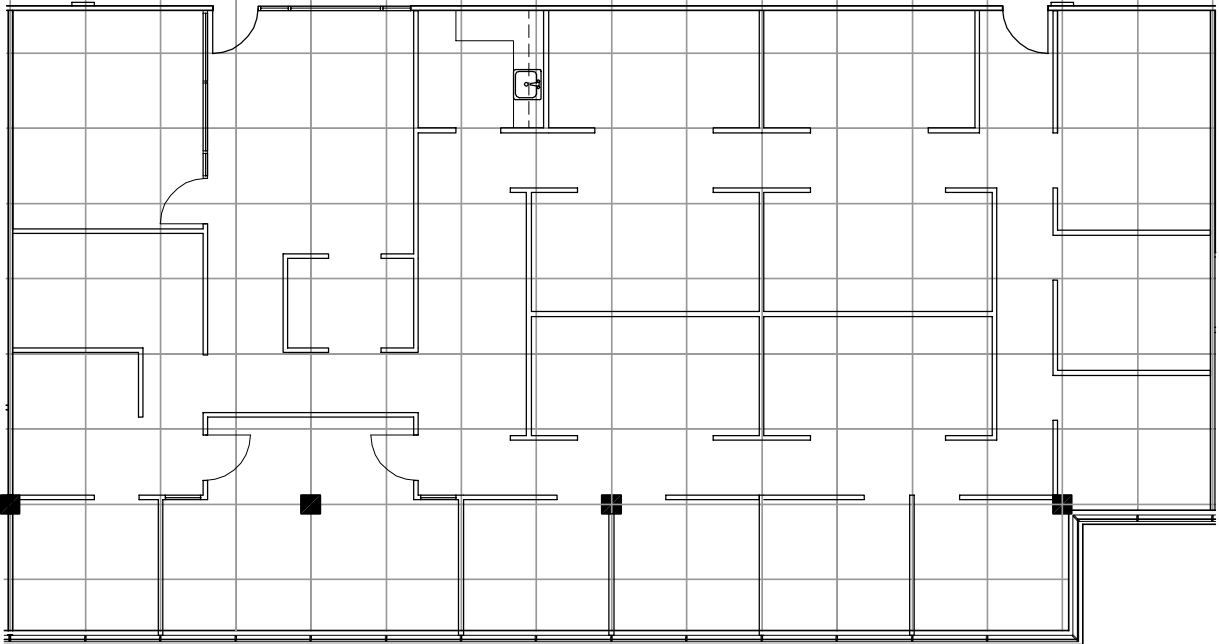

5000 MEADOWS

5000 Meadows
Lake Oswego, Oregon

SUITE 430
Approximately 3,793 RSF

Floor
4