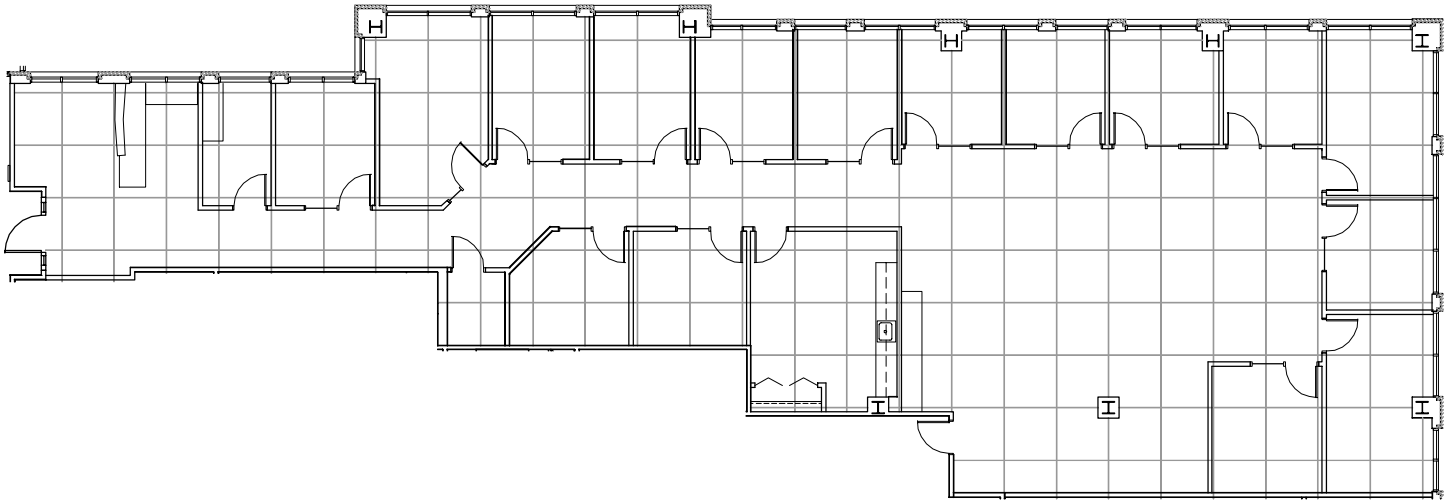

KRUSE WOODS V

5885 SW Meadows
Lake Oswego, Oregon

SUITE 130 Approximately 5,406 RSF

Floor
1