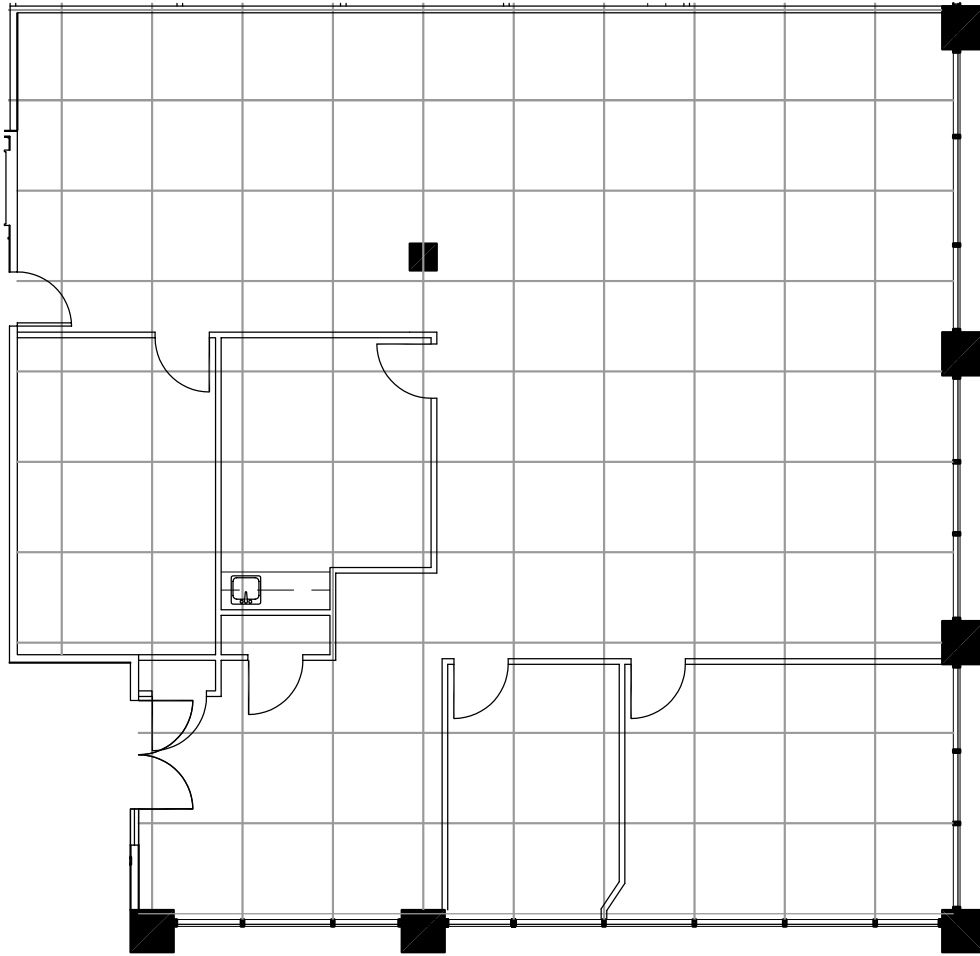

KRUSE WOODS I

5285 SW Meadows
Lake Oswego, Oregon

SUITE 199

Approximately 3,044 RSF

Floor
1