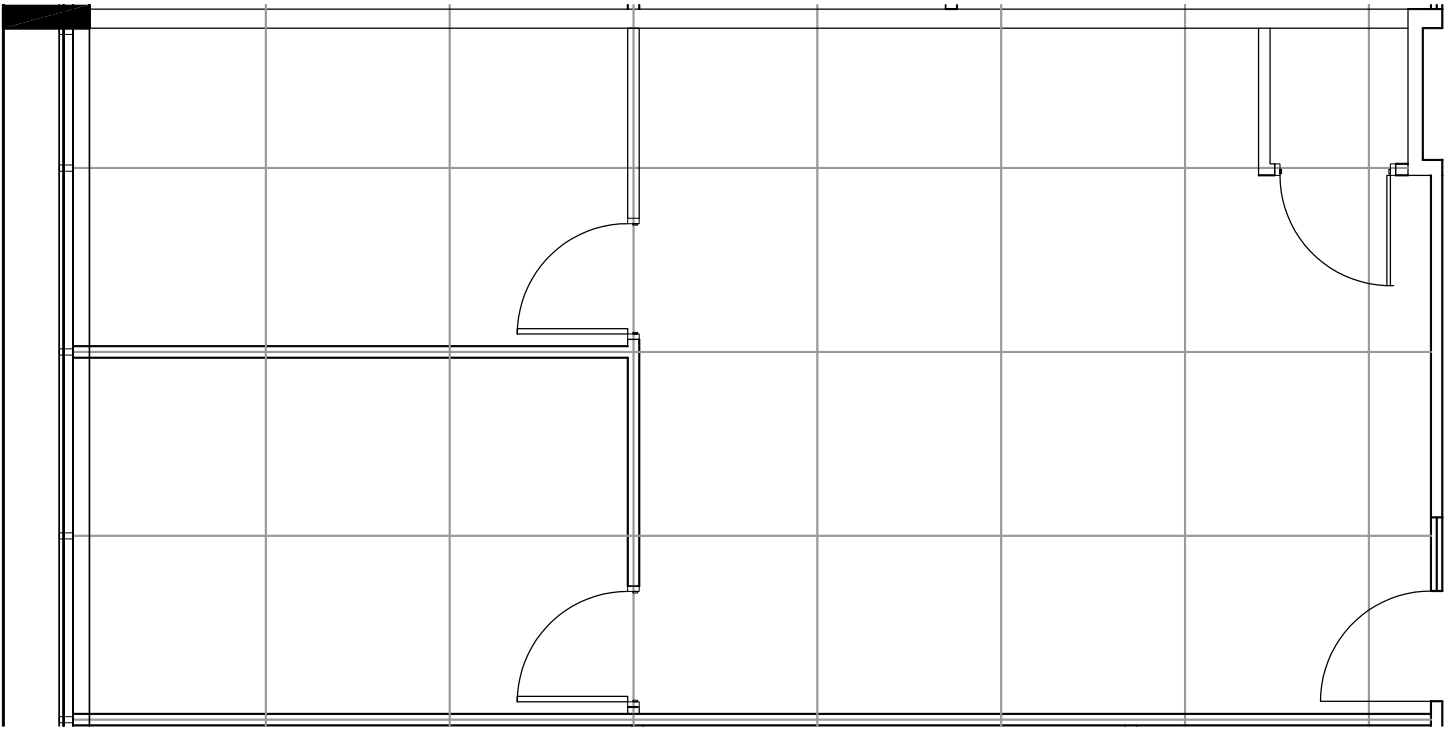

# KRUSE WOODS I

5285 SW Meadows  
Lake Oswego, Oregon

SUITE 204  
Approximately 836 RSF

Floor  
2