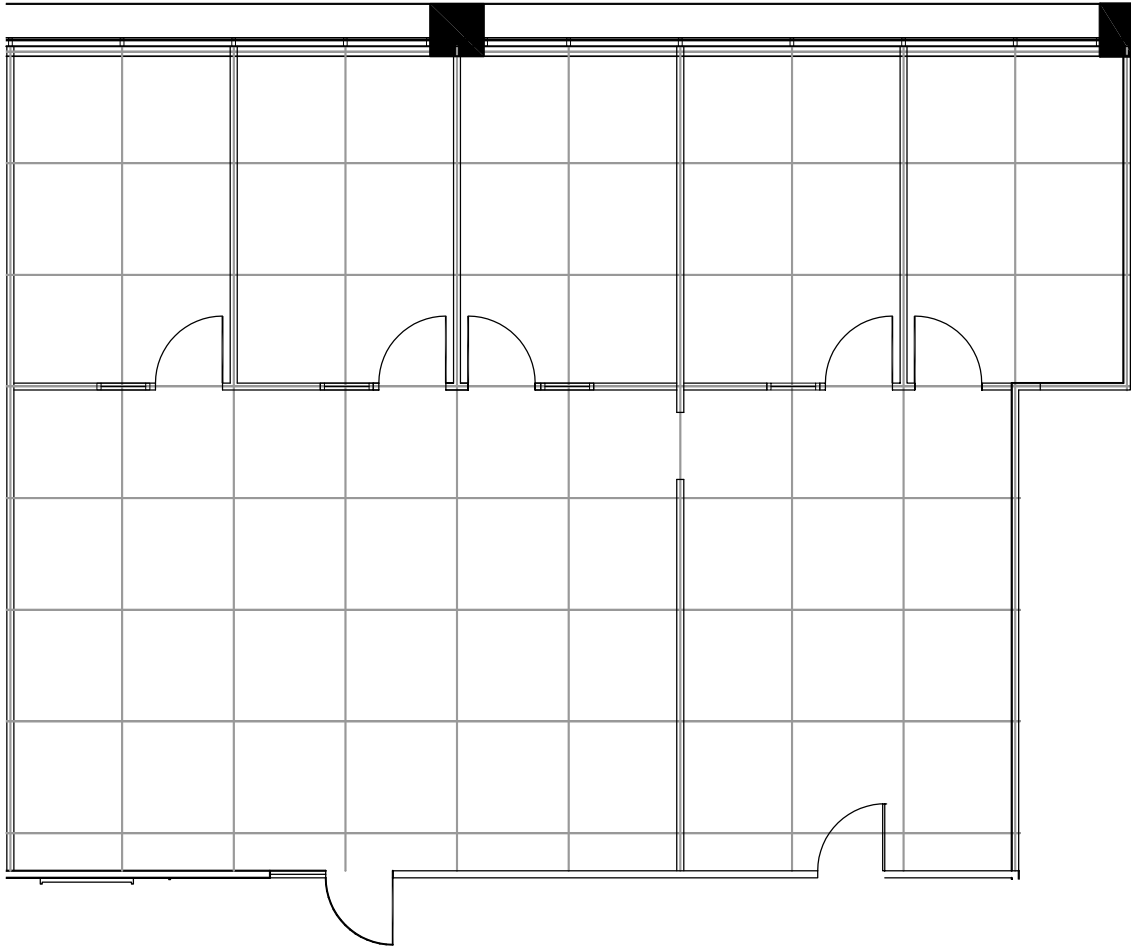

KRUSE WOODS I

5285 SW Meadows
Lake Oswego, Oregon

SUITE 389
Approximately 2,046 RSF

Floor
3