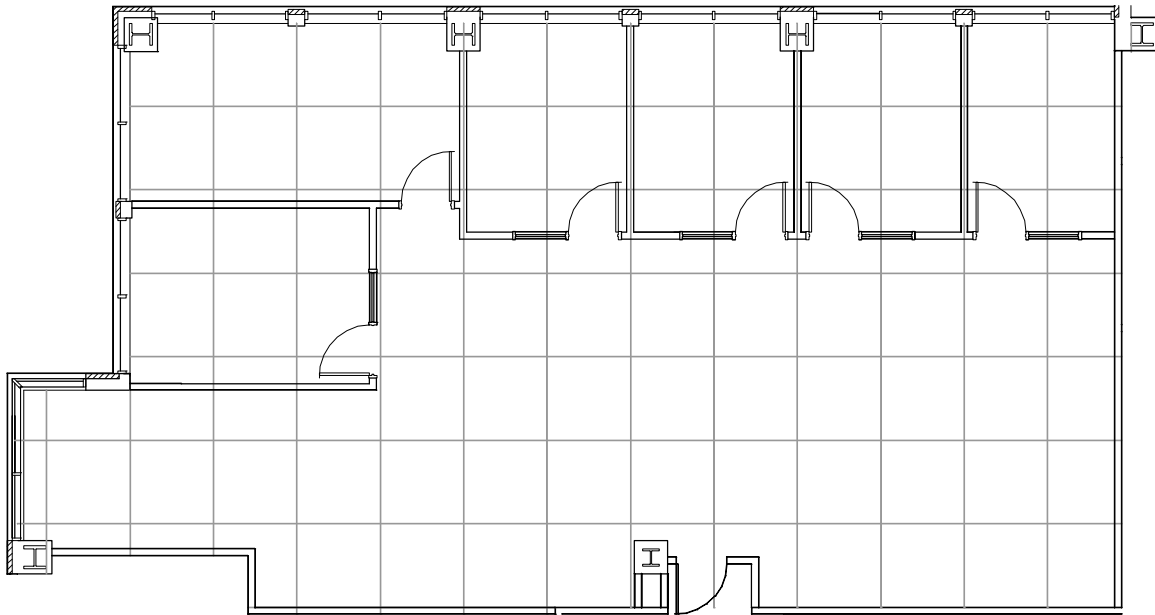

4949 MEADOWS

4949 SW Meadows
Lake Oswego, Oregon

SUITE 220
Approximately 2,564 RSF

Floor
2