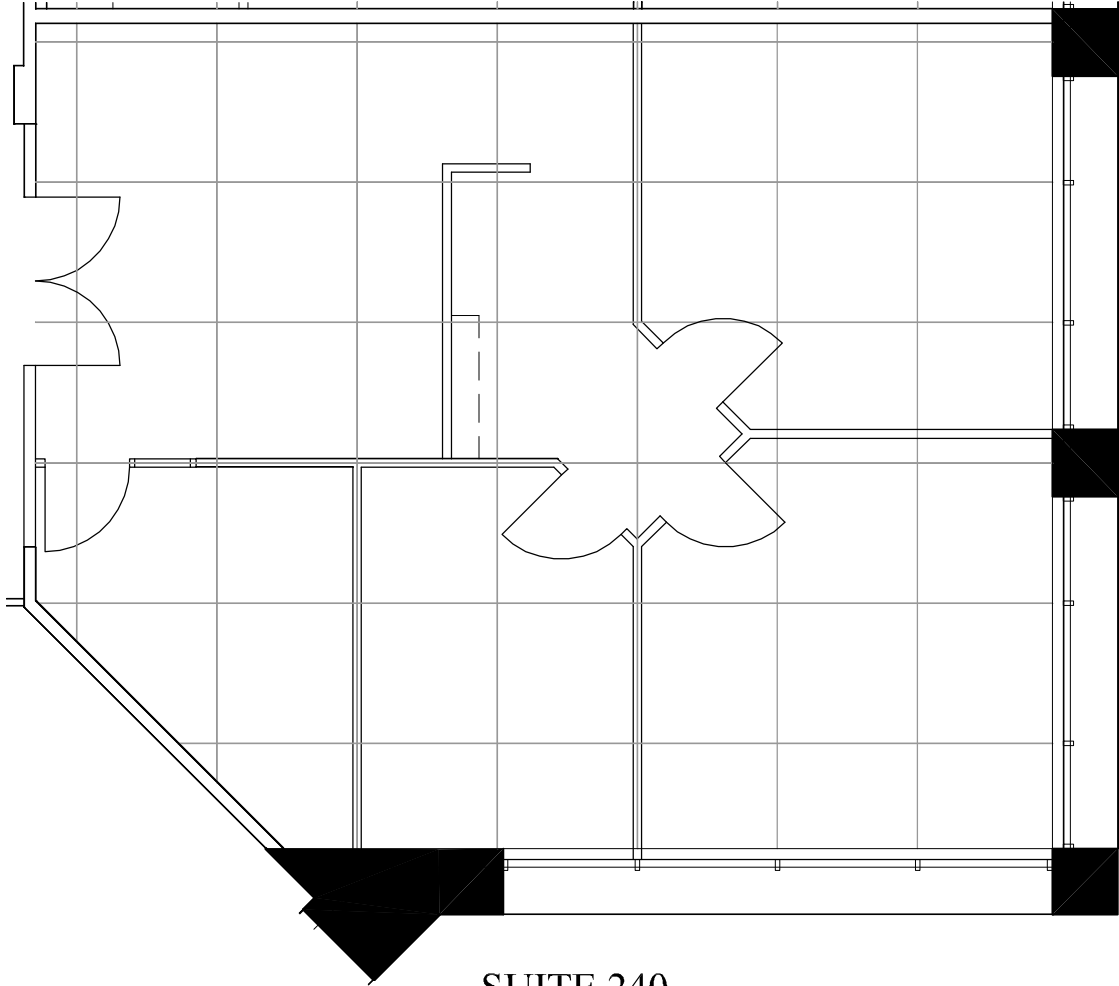

KRUSE WOODS II

5335 SW Meadows
Lake Oswego, Oregon

SUITE 240
Approximately 1,291 RSF

Floor
2